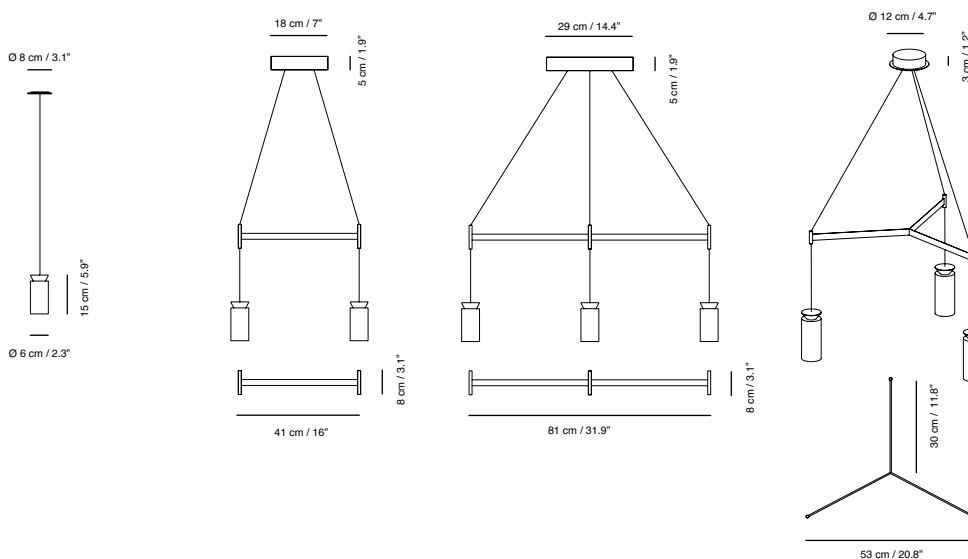

Dimensiones / Dimentions / Abmessungen / Dimensions

* Cualquier modificación del producto y / o su acabado será objeto de un estudio y estimación. // * Any modification of the product and / or its finish will be the subject of a study and estimation.

* Toute modification du produit et / ou de sa finition sera sujet a etude et devis. // * Jede Änderung des Produkts und / oder seiner Endbearbeitung wird Gegenstand einer Studie und einer Schätzung sein.