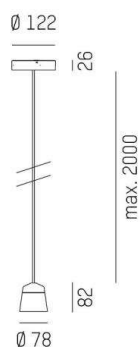

LEO 1

194-01100000006060

LEO 1 PD SUSPENSION made of aluminium, black, similar to RAL 9005, light output direct, cable black, adapter/ceiling base black, pendant length 2000mm, IP20

DRAWING

TECHNICAL DETAILS

Bulb type	QPAR 16 9W
No. of bulb holders	1x
Socket	GU10
Light output	direct
Voltage [V]	220-240V 50/60Hz
Material	aluminium
Height [mm]	82
Pendant length [mm]	2000
Diameter [mm]	78
IP protection class	IP20
Voltage class	protection cl. I
Net weight [kg]	0,48
Color lamp	black
RAL	9005
Color adapter/ceiling base	black
Electric wire	black
EAN-Number	9010506767780
Lifetime [h]	25 000

LIGHT DISTRIBUTION CURVE

The values are rated values. Power and luminous flux are initially subject to a tolerance of +/- 10%. Colour temperature tolerance: +/- 150 K. The values apply to an ambient temperature of 25°C unless otherwise specified.