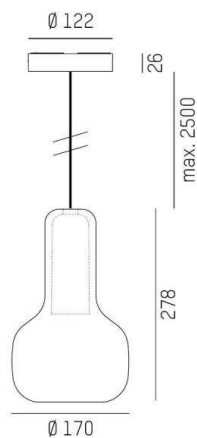

CORPA

257-0211116000600

CORPA IRIS S PD SUSPENSION made of aluminium, black, champagne, cable black, adapter/ceiling base black, pendant length 2500mm, IP20

DRAWING

TECHNICAL DETAILS

Bulb type	QPAR 16 9W
No. of bulb holders	1x
Socket	GU10
Designer	Rainer Mutsch
Voltage [V]	220-240V 50/60Hz
Material	aluminium
Height [mm]	278
Pendant length [mm]	2500
Diameter [mm]	170
IP protection class	IP20
Voltage class	protection cl. II
Net weight [kg]	0,50
Colour lamp	black
Colour of glass/shade	champagne
Colour adapter/ceiling base	black
Electric wire	black
EAN-Number	9010506721485

LIGHT DISTRIBUTION CURVE

The values are rated values. Power and luminous flux are initially subject to a tolerance of +/- 10%. Colour temperature tolerance: +/- 150 K. The values apply to an ambient temperature of 25°C unless otherwise specified.