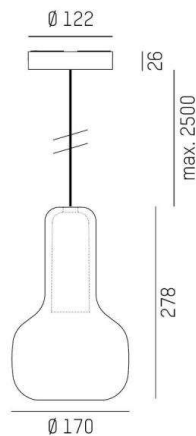

CORPA

257-0211126000600

CORPA IRIS S PD SUSPENSION made of aluminium, black, smoked grey, cable black, adapter/ceiling base black, pendant length 2500mm, IP20

DRAWING

TECHNICAL DETAILS

Bulb type	QPAR 16 9W
No. of bulb holders	1x
Socket	GU10
Designer	Rainer Mutsch
Voltage [V]	220-240V 50/60Hz
Material	aluminium
Height [mm]	278
Pendant length [mm]	2500
Diameter [mm]	170
IP protection class	IP20
Voltage class	protection cl. II
Net weight [kg]	0,50
Colour lamp	black
Colour of glass/shade	smoked grey
Colour adapter/ceiling base	black
Electric wire	black
EAN-Number	9010506721812

LIGHT DISTRIBUTION CURVE

The values are rated values. Power and luminous flux are initially subject to a tolerance of +/- 10%. Colour temperature tolerance: +/- 150 K. The values apply to an ambient temperature of 25°C unless otherwise specified.