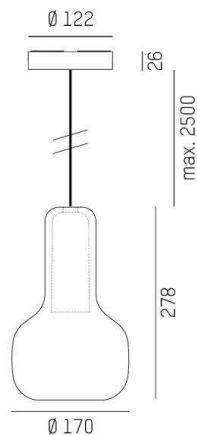

## CORPA

257-0211136000600

CORPA IRIS S PD SUSPENSION made of aluminium, black, rose, cable black, adapter/ceiling base black, pendant length 2500mm, IP20

## DRAWING

## TECHNICAL DETAILS

Bulb type	QPAR 16 9W
No. of bulb holders	1x
Socket	GU10
Designer	Rainer Mutsch
Voltage [V]	220-240V 50/60Hz
Material	aluminium
Height [mm]	278
Pendant length [mm]	2500
Diameter [mm]	170
IP protection class	IP20
Voltage class	protection cl. II
Net weight [kg]	0,50
Colour lamp	black
Colour of glass/shade	rose
Colour adapter/ceiling base	black
Electric wire	black
EAN-Number	9010506721829

## LIGHT DISTRIBUTION CURVE

The values are rated values. Power and luminous flux are initially subject to a tolerance of +/- 10%. Colour temperature tolerance: +/- 150 K. The values apply to an ambient temperature of 25°C unless otherwise specified.