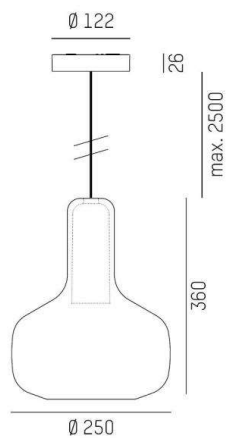

## CORPA

257-0211216000600

CORPA IRIS L PD SUSPENSION made of aluminium, black, champagne, cable black, adapter/ceiling base black, pendant length 2500mm, IP20

## DRAWING

## TECHNICAL DETAILS

Bulb type	QPAR 16 9W
No. of bulb holders	1x
Socket	GU10
Designer	Rainer Mutsch
Voltage [V]	220-240V 50/60Hz
Material	aluminium
Height [mm]	360
Pendant length [mm]	2500
Diameter [mm]	250
IP protection class	IP20
Voltage class	protection cl. II
Net weight [kg]	0,50
Colour lamp	black
Colour of glass/shade	champagne
Colour adapter/ceiling base	black
Electric wire	black
EAN-Number	9010506721836

## LIGHT DISTRIBUTION CURVE

The values are rated values. Power and luminous flux are initially subject to a tolerance of +/- 10%. Colour temperature tolerance: +/- 150 K. The values apply to an ambient temperature of 25°C unless otherwise specified.