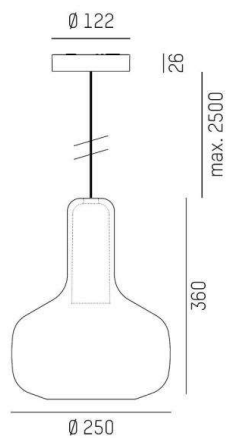

CORPA

257-0211226000600

CORPA IRIS L PD SUSPENSION made of aluminium, black, smoked grey, cable black, adapter/ceiling base black, pendant length 2500mm, IP20

DRAWING

TECHNICAL DETAILS

Bulb type	QPAR 16 9W
No. of bulb holders	1x
Socket	GU10
Designer	Rainer Mutsch
Voltage [V]	220-240V 50/60Hz
Material	aluminium
Height [mm]	360
Pendant length [mm]	2500
Diameter [mm]	250
IP protection class	IP20
Voltage class	protection cl. II
Net weight [kg]	0,50
Colour lamp	black
Colour of glass/shade	smoked grey
Colour adapter/ceiling base	black
Electric wire	black
EAN-Number	9010506721843

LIGHT DISTRIBUTION CURVE

The values are rated values. Power and luminous flux are initially subject to a tolerance of +/- 10%. Colour temperature tolerance: +/- 150 K. The values apply to an ambient temperature of 25°C unless otherwise specified.