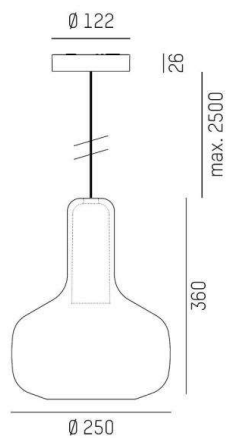

CORPA

257-0211236000600

CORPA IRIS L PD SUSPENSION made of aluminium, black, rose, cable black, adapter/ceiling base black, pendant length 2500mm, IP20

DRAWING

TECHNICAL DETAILS

Bulb type	QPAR 16 9W
No. of bulb holders	1x
Socket	GU10
Designer	Rainer Mutsch
Voltage [V]	220-240V 50/60Hz
Material	aluminium
Height [mm]	360
Pendant length [mm]	2500
Diameter [mm]	250
IP protection class	IP20
Voltage class	protection cl. II
Net weight [kg]	0,50
Colour lamp	black
Colour of glass/shade	rose
Colour adapter/ceiling base	black
Electric wire	black
EAN-Number	9010506721850

LIGHT DISTRIBUTION CURVE

The values are rated values. Power and luminous flux are initially subject to a tolerance of +/- 10%. Colour temperature tolerance: +/- 150 K. The values apply to an ambient temperature of 25°C unless otherwise specified.