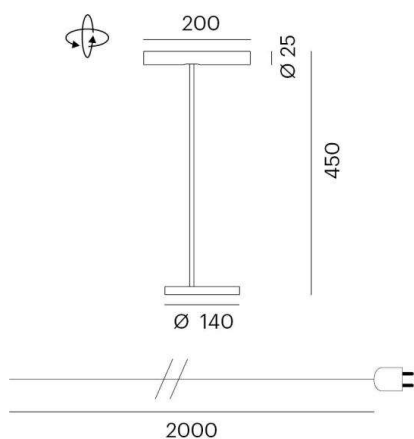

MEYJO

472-5001960s

MEYJO T TABLE LUMINAIRE made of aluminium, black, similar to RAL 9005, beam 28°, light output direct, with converter, dimmability: sensor, IP20

DRAWING

TECHNICAL DETAILS

System perform. [W]	9
Bulb type	LED
Luminous flux [lm]	350
Colour temp. [K]	3000K
CRI	>90
Converter	with converter
Dimming	sensor
Light output	direct
Beam angle [°]	28°
Voltage [V]	220-240V 50/60Hz
Material	aluminium
Length [mm]	2000
Height [mm]	450
Diameter [mm]	25
IP protection class	IP20
Voltage class	protection cl. II
Net weight [kg]	6,60
Colour lamp	black
RAL	9005
EAN-Number	9010506198966
Lifetime [h]	L80 B10 20 000
Energy efficiency cl.	G

LIGHT DISTRIBUTION CURVE

The values are rated values. Power and luminous flux are initially subject to a tolerance of +/- 10%. Colour temperature tolerance: +/- 150 K. The values apply to an ambient temperature of 25°C unless otherwise specified.