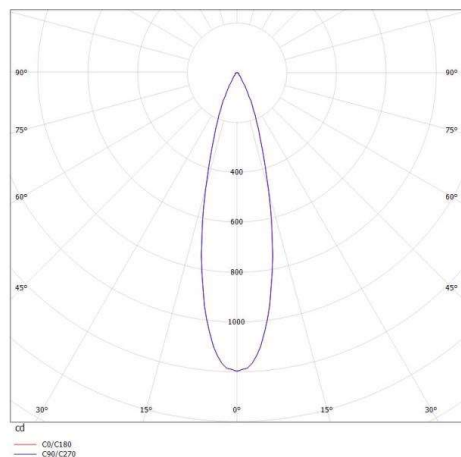

MEYJO

472-5001960s

MEYJO T TABLE LUMINAIRE made of aluminium, black, similar to RAL 9005, beam 28°, light output direct, with converter, dimmability: sensor, IP20

DRAWING

TECHNICAL DETAILS

System perform. [W]	9
Bulb type	LED
Luminous flux [lm]	350
Colour temp. [K]	3000K
CRI	>90
Converter	with converter
Dimming	sensor
Light output	direct
Beam angle [°]	28°
Voltage [V]	220-240V 50/60Hz
Material	aluminium
Length [mm]	2000
Height [mm]	450
Diameter [mm]	25
IP protection class	IP20
Voltage class	protection cl. II
Net weight [kg]	6,60
Colour lamp	black
RAL	9005
EAN-Number	9010506198966
Lifetime [h]	L80 B10 20 000
Energy efficiency cl.	G

LIGHT DISTRIBUTION CURVE

The values are rated values. Power and luminous flux are initially subject to a tolerance of +/- 10%. Colour temperature tolerance: +/- 150 K. The values apply to an ambient temperature of 25°C unless otherwise specified.