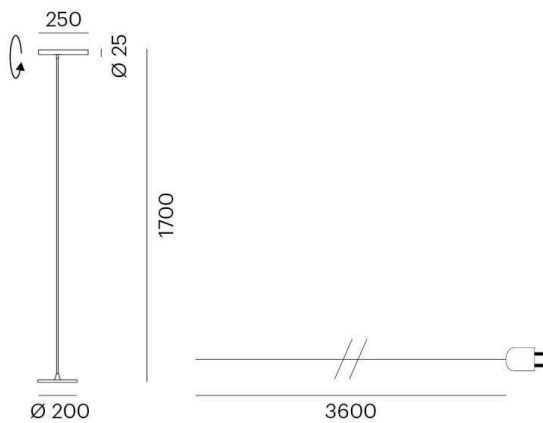

MEYJO

472-6001920s

MEYJO F FLOOR LAMP made of aluminium, terra, beam 28°, light output direct, with converter, dimmability: sensor, IP20

DRAWING

TECHNICAL DETAILS

System perform. [W]	9
Bulb type	LED
Luminous flux [lm]	350
Colour temp. [K]	3000K
CRI	>90
Converter	with converter
Dimming	sensor
Light output	direct
Beam angle [°]	28°
Voltage [V]	220-240V 50/60Hz
Material	aluminium
Length [mm]	250
Height [mm]	1700
Diameter [mm]	25
IP protection class	IP20
Voltage class	protection cl. II
Net weight [kg]	3,70
Color lamp	terra
EAN-Number	9010506198973
Lifetime [h]	L80 B10 20 000
Energy efficiency cl.	G

LIGHT DISTRIBUTION CURVE

The values are rated values. Power and luminous flux are initially subject to a tolerance of +/- 10%. Colour temperature tolerance: +/- 150 K. The values apply to an ambient temperature of 25°C unless otherwise specified.