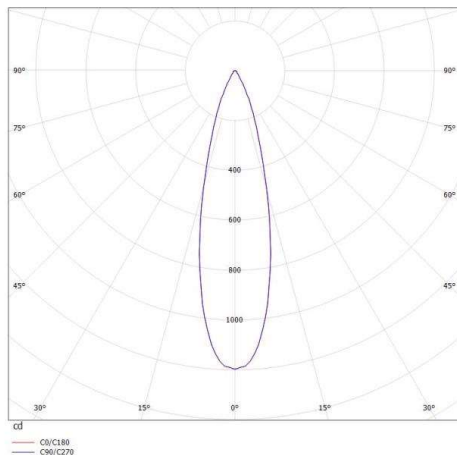

MEYJO

472-6001920s

MEYJO F FLOOR LAMP made of aluminium, terra, beam 28°, light output direct, with converter, dimmability: sensor, IP20

DRAWING

TECHNICAL DETAILS

System perform. [W]	9
Bulb type	LED
Luminous flux [lm]	350
Colour temp. [K]	3000K
CRI	>90
Converter	with converter
Dimming	sensor
Light output	direct
Beam angle [°]	28°
Voltage [V]	220-240V 50/60Hz
Material	aluminium
Length [mm]	250
Height [mm]	1700
Diameter [mm]	25
IP protection class	IP20
Voltage class	protection cl. II
Net weight [kg]	3,70
Color lamp	terra
EAN-Number	9010506198973
Lifetime [h]	L80 B10 20 000
Energy efficiency cl.	G

LIGHT DISTRIBUTION CURVE

The values are rated values. Power and luminous flux are initially subject to a tolerance of +/- 10%. Colour temperature tolerance: +/- 150 K. The values apply to an ambient temperature of 25°C unless otherwise specified.