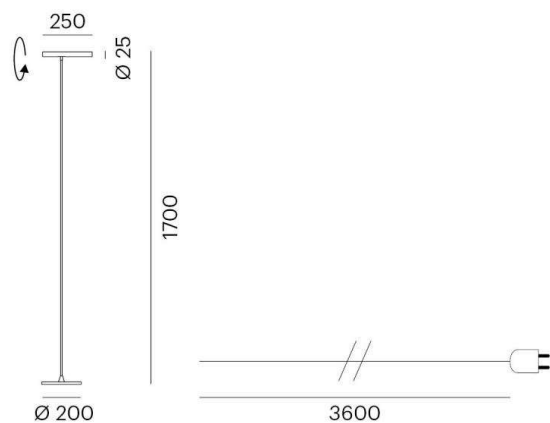

MEYJO

472-6001950s

MEYJO F FLOOR LAMP made of aluminium, white, similar to RAL 9003, beam 28°, light output direct, with converter, dimmability: sensor, IP20

DRAWING

LIGHT DISTRIBUTION CURVE

TECHNICAL DETAILS

System perform. [W]	9
Bulb type	LED
Luminous flux [lm]	350
Colour temp. [K]	3000K
CRI	>90
Converter	with converter
Dimming	sensor
Light output	direct
Beam angle [°]	28°
Voltage [V]	220-240V 50/60Hz
Material	aluminium
Length [mm]	250
Height [mm]	1700
Diameter [mm]	25
IP protection class	IP20
Voltage class	protection cl. II
Net weight [kg]	3,70
Color lamp	white
RAL	9003
EAN-Number	9010506198980
Lifetime [h]	L80 B10 20 000
Energy efficiency cl.	G

The values are rated values. Power and luminous flux are initially subject to a tolerance of +/- 10%. Colour temperature tolerance: +/- 150 K. The values apply to an ambient temperature of 25°C unless otherwise specified.