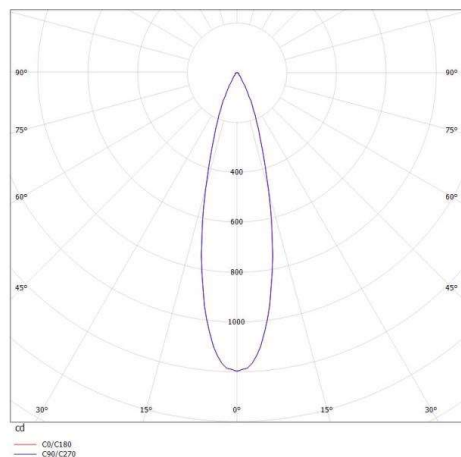

MEYJO

472-6001950s

MEYJO F FLOOR LAMP made of aluminium, white, similar to RAL 9003, beam 28°, light output direct, with converter, dimmability: sensor, IP20

DRAWING

LIGHT DISTRIBUTION CURVE

TECHNICAL DETAILS

System perform. [W]	9
Bulb type	LED
Luminous flux [lm]	350
Colour temp. [K]	3000K
CRI	>90
Converter	with converter
Dimming	sensor
Light output	direct
Beam angle [°]	28°
Voltage [V]	220-240V 50/60Hz
Material	aluminium
Length [mm]	250
Height [mm]	1700
Diameter [mm]	25
IP protection class	IP20
Voltage class	protection cl. II
Net weight [kg]	3,70
Color lamp	white
RAL	9003
EAN-Number	9010506198980
Lifetime [h]	L80 B10 20 000
Energy efficiency cl.	G

The values are rated values. Power and luminous flux are initially subject to a tolerance of +/- 10%. Colour temperature tolerance: +/- 150 K. The values apply to an ambient temperature of 25°C unless otherwise specified.