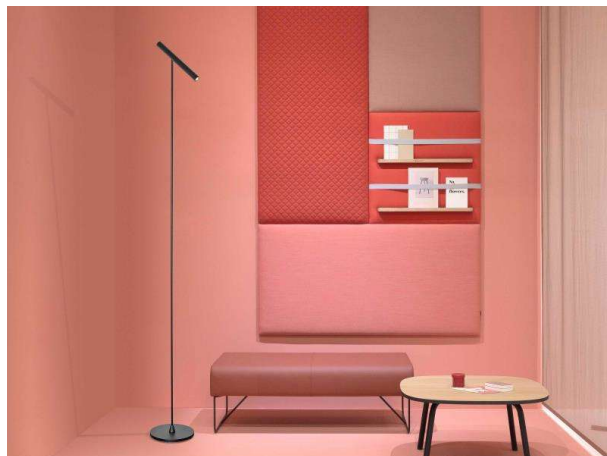

MEYJO

472-6001950s

MEYJO F FLOOR LAMP made of aluminium, white, similar to RAL 9003, beam 28°, light output direct, with converter, dimmability: sensor, IP20

DRAWING

LIGHT DISTRIBUTION CURVE

TECHNICAL DETAILS

System perform. [W]	9
Bulb type	LED
Luminous flux [lm]	350
Colour temp. [K]	3000K
CRI	>90
Converter	with converter
Dimming	sensor
Light output	direct
Beam angle [°]	28°
Voltage [V]	220-240V 50/60Hz
Material	aluminium
Length [mm]	250
Height [mm]	1700
Diameter [mm]	25
IP protection class	IP20
Voltage class	protection cl. II
Net weight [kg]	3,70
Color lamp	white
RAL	9003
EAN-Number	9010506198980
Lifetime [h]	L80 B10 20 000
Energy efficiency cl.	G