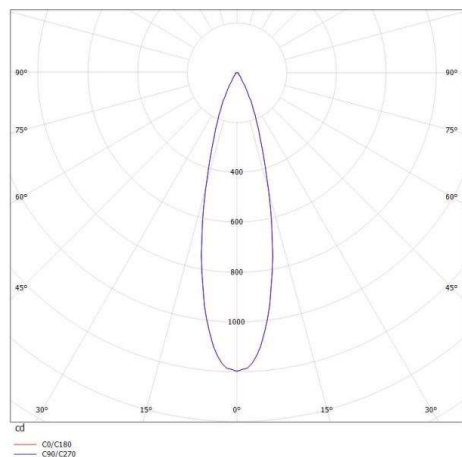

MEYJO

472-6001960s

MEYJO F FLOOR LAMP made of aluminium, black, similar to RAL 9005, beam 28°, light output direct, with converter, dimmability: sensor, IP20

DRAWING

TECHNICAL DETAILS

System perform. [W]	9
Bulb type	LED
Luminous flux [lm]	350
Colour temp. [K]	3000K
CRI	>90
Converter	with converter
Dimming	sensor
Light output	direct
Beam angle [°]	28°
Voltage [V]	220-240V 50/60Hz
Material	aluminium
Length [mm]	250
Height [mm]	1700
Diameter [mm]	25
IP protection class	IP20
Voltage class	protection cl. II
Net weight [kg]	3,70
Color lamp	black
RAL	9005
EAN-Number	9010506198997
Lifetime [h]	L80 B10 20 000
Energy efficiency cl.	G

LIGHT DISTRIBUTION CURVE

The values are rated values. Power and luminous flux are initially subject to a tolerance of +/- 10%. Colour temperature tolerance: +/- 150 K. The values apply to an ambient temperature of 25°C unless otherwise specified.