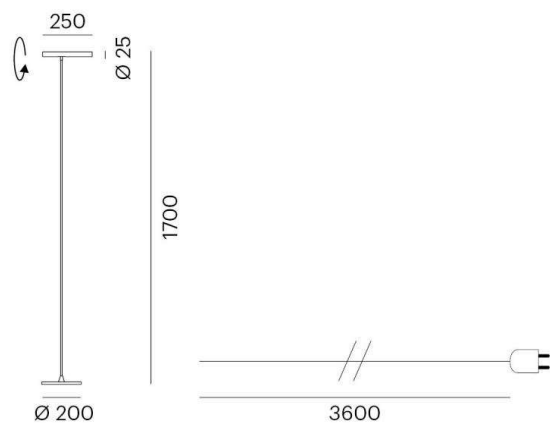

MEYJO

472-6001960s

MEYJO F FLOOR LAMP made of aluminium, black, similar to RAL 9005, beam 28°, light output direct, with converter, dimmability: sensor, IP20

DRAWING

TECHNICAL DETAILS

System perform. [W]	9
Bulb type	LED
Luminous flux [lm]	350
Colour temp. [K]	3000K
CRI	>90
Converter	with converter
Dimming	sensor
Light output	direct
Beam angle [°]	28°
Voltage [V]	220-240V 50/60Hz
Material	aluminium
Length [mm]	250
Height [mm]	1700
Diameter [mm]	25
IP protection class	IP20
Voltage class	protection cl. II
Net weight [kg]	3,70
Color lamp	black
RAL	9005
EAN-Number	9010506198997
Lifetime [h]	L80 B10 20 000
Energy efficiency cl.	G

LIGHT DISTRIBUTION CURVE

The values are rated values. Power and luminous flux are initially subject to a tolerance of +/- 10%. Colour temperature tolerance: +/- 150 K. The values apply to an ambient temperature of 25°C unless otherwise specified.