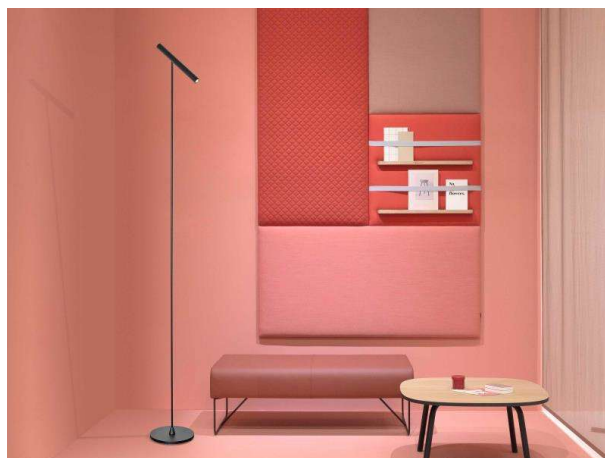

MEYJO

472-6001960s

MEYJO F FLOOR LAMP made of aluminium, black, similar to RAL 9005, beam 28°, light output direct, with converter, dimmability: sensor, IP20

DRAWING

TECHNICAL DETAILS

System perform. [W]	9
Bulb type	LED
Luminous flux [lm]	350
Colour temp. [K]	3000K
CRI	>90
Converter	with converter
Dimming	sensor
Light output	direct
Beam angle [°]	28°
Voltage [V]	220-240V 50/60Hz
Material	aluminium
Length [mm]	250
Height [mm]	1700
Diameter [mm]	25
IP protection class	IP20
Voltage class	protection cl. II
Net weight [kg]	3,70
Color lamp	black
RAL	9005
EAN-Number	9010506198997
Lifetime [h]	L80 B10 20 000
Energy efficiency cl.	G