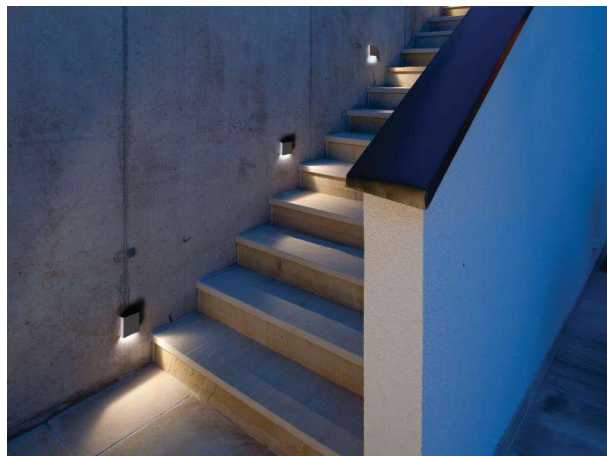

Q2

56-5204ng2

Q2 WR RECESSED SPOTLIGHT satined chrome, max. 500mA, dimmability: not dimmable, IP54