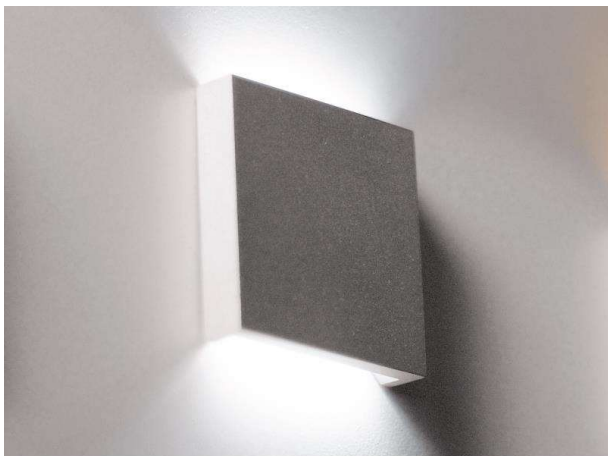

Q2

56-5204ng2

Q2 WR RECESSED SPOTLIGHT satined chrome, max. 500mA, dimmability: not dimmable, IP54

## TECHNICAL DETAILS

Bulb type	LED 2W
Luminous flux [lm]	52
Current sec. [mA]	500
Colour temp. [K]	3000K
CRI	>90
Dimming	not dimmable
Length [mm]	60
Width [mm]	60
Height [mm]	12
Ceiling cutout [mm]	36
Recess depth [mm]	21
IP protection class	IP54
Net weight [kg]	0,14
Colour lamp	satined chrome
Lifetime [h]	50 000