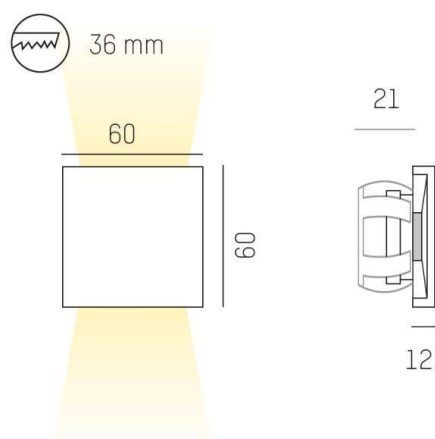

Q2

56-5204ng2

Q2 WR RECESSED SPOTLIGHT satined chrome, max. 500mA, dimmability: not dimmable, IP54

## DRAWING

## LIGHT DISTRIBUTION CURVE

## TECHNICAL DETAILS

Bulb type	LED 2W
Luminous flux [lm]	52
Current sec. [mA]	500
Colour temp. [K]	3000K
CRI	>90
Dimming	not dimmable
Length [mm]	60
Width [mm]	60
Height [mm]	12
Ceiling cutout [mm]	36
Recess depth [mm]	21
IP protection class	IP54
Net weight [kg]	0,14
Colour lamp	satined chrome
Lifetime [h]	50 000