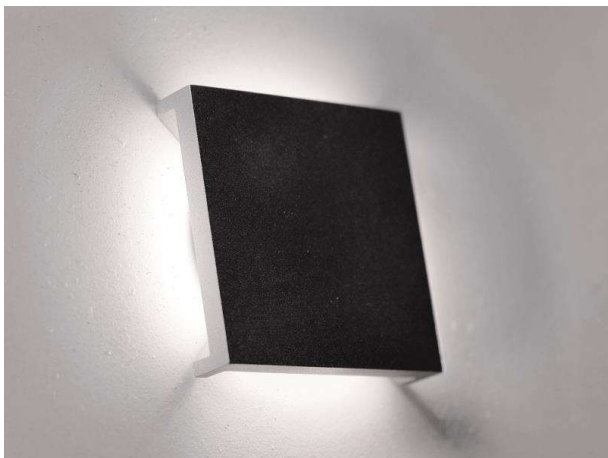

Q4

56-5208ng2

Q4 WR RECESSED SPOTLIGHT satined chrome, max. 500mA, dimmability: not dimmable, IP54

## TECHNICAL DETAILS

Bulb type	LED 2W
Luminous flux [lm]	70
Current sec. [mA]	500
Colour temp. [K]	3000K
CRI	>90
Dimming	not dimmable
Length [mm]	60
Width [mm]	60
Height [mm]	12
Ceiling cutout [mm]	36
Recess depth [mm]	21
IP protection class	IP54
Net weight [kg]	0,11
Colour lamp	satined chrome
Lifetime [h]	50 000