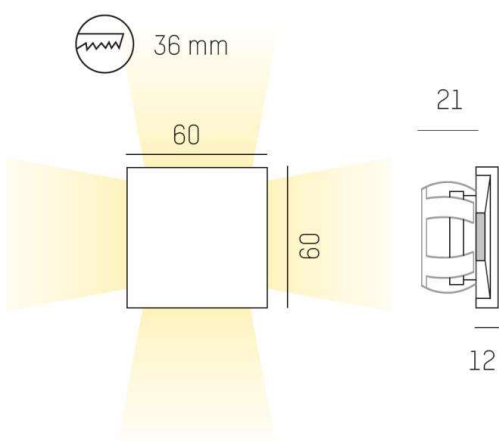

Q4

56-5208ng2

Q4 WR RECESSED SPOTLIGHT satined chrome, max. 500mA, dimmability: not dimmable, IP54

## DRAWING

## TECHNICAL DETAILS

Bulb type	LED 2W
Luminous flux [lm]	70
Current sec. [mA]	500
Colour temp. [K]	3000K
CRI	>90
Dimming	not dimmable
Length [mm]	60
Width [mm]	60
Height [mm]	12
Ceiling cutout [mm]	36
Recess depth [mm]	21
IP protection class	IP54
Net weight [kg]	0,11
Colour lamp	satined chrome
Lifetime [h]	50 000

## LIGHT DISTRIBUTION CURVE

The values are rated values. Power and luminous flux are initially subject to a tolerance of +/- 10%. Colour temperature tolerance: +/- 150 K. The values apply to an ambient temperature of 25°C unless otherwise specified.