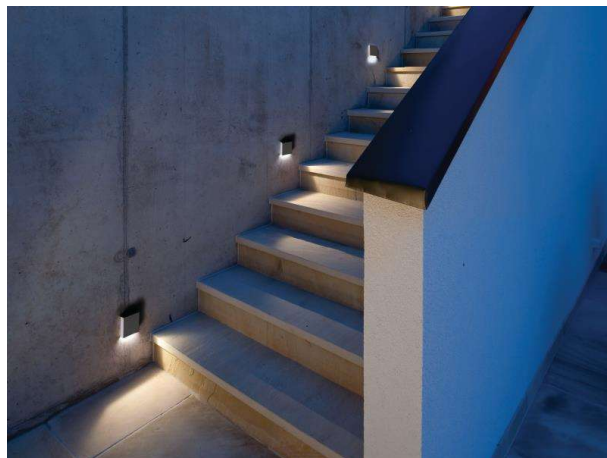

Q4

56-5208ng2

Q4 WR RECESSED SPOTLIGHT satined chrome, max. 500mA, dimmability: not dimmable, IP54