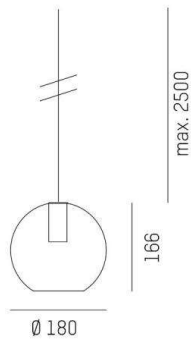

## LOON

636-0131116000600

LOON MINI BALL PD SUSPENSION made of metal, black, similar to RAL 9005, shade made of hand-blown glass grey, light output direct, adapter/ceiling base black, pendant length 1500mm, IP20

## DRAWING

## TECHNICAL DETAILS

Bulb type	AGL P45 4W
No. of bulb holders	1x
Socket	E14
Optics	hand-blown glass
Designer	INHOUSE
Light output	direct
Voltage [V]	220-240V 50/60HZ
Material	metal
Length [mm]	165
Width [mm]	180
Pendant length [mm]	1500
IP protection class	IP20
Voltage class	protection cl. I
Net weight [kg]	0,40
Color lamp	black
RAL	9005
Glass color	grey
Color adapter/ceiling base	black
EAN-Number	9010506729894

## LIGHT DISTRIBUTION CURVE

The values are rated values. Power and luminous flux are initially subject to a tolerance of +/- 10%. Colour temperature tolerance: +/- 150 K. The values apply to an ambient temperature of 25°C unless otherwise specified.