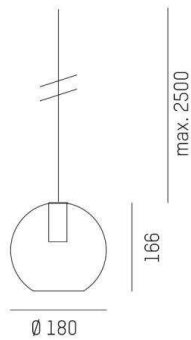

LOON

636-0131136000600

LOON MINI BALL PD SUSPENSION made of metal, black, similar to RAL 9005, shade made of hand-blown glass brown, light output direct, adapter/ceiling base black, pendant length 1500mm, IP20

DRAWING

TECHNICAL DETAILS

Bulb type	AGL P45 4W
No. of bulb holders	1x
Socket	E14
Optics	hand-blown glass
Designer	INHOUSE
Light output	direct
Voltage [V]	220-240V 50/60HZ
Material	metal
Length [mm]	165
Width [mm]	180
Pendant length [mm]	1500
IP protection class	IP20
Voltage class	protection cl. I
Net weight [kg]	0,40
Color lamp	black
RAL	9005
Glass color	brown
Color adapter/ceiling base	black
EAN-Number	9010506729917

LIGHT DISTRIBUTION CURVE

The values are rated values. Power and luminous flux are initially subject to a tolerance of +/- 10%. Colour temperature tolerance: +/- 150 K. The values apply to an ambient temperature of 25°C unless otherwise specified.