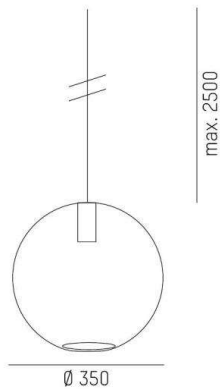

LOON

636-0231216000600

LOON BALL PD SUSPENSION made of metal, black, similar to RAL 9005, grey, light output direct, cable black, adapter/ceiling base black, pendant length 1500mm, IP20

DRAWING

TECHNICAL DETAILS

Bulb type	AGL A60 7W
No. of bulb holders	1x
Socket	E27
Designer	INHOUSE
Light output	direct
Voltage [V]	220-240V 50/60HZ
Material	metal
Pendant length [mm]	1500
IP protection class	IP20
Voltage class	protection cl. I
Net weight [kg]	0,40
Colour lamp	black
RAL	9005
Colour of glass/shade	grey
Colour adapter/ceiling base	black
Electric wire	black
EAN-Number	9010506730050

LIGHT DISTRIBUTION CURVE

The values are rated values. Power and luminous flux are initially subject to a tolerance of +/- 10%. Colour temperature tolerance: +/- 150 K. The values apply to an ambient temperature of 25°C unless otherwise specified.