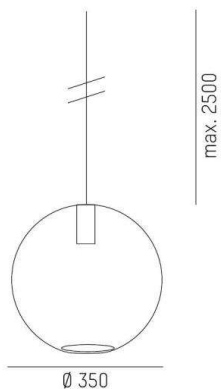

## LOON

636-0231226000600

LOON BALL PD SUSPENSION made of metal, black, similar to RAL 9005, amber, light output direct, cable black, adapter/ceiling base black, pendant length 1500mm, IP20

## DRAWING

## TECHNICAL DETAILS

Bulb type	AGL A60 7W
No. of bulb holders	1x
Socket	E27
Designer	INHOUSE
Light output	direct
Voltage [V]	220-240V 50/60HZ
Material	metal
Pendant length [mm]	1500
IP protection class	IP20
Voltage class	protection cl. I
Net weight [kg]	0,40
Colour lamp	black
RAL	9005
Colour of glass/shade	amber
Colour adapter/ceiling base	black
Electric wire	black
EAN-Number	9010506730067

## LIGHT DISTRIBUTION CURVE

The values are rated values. Power and luminous flux are initially subject to a tolerance of +/- 10%. Colour temperature tolerance: +/- 150 K. The values apply to an ambient temperature of 25°C unless otherwise specified.