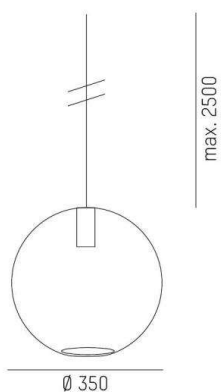

LOON

636-0231236000600

LOON BALL PD SUSPENSION made of metal, black, similar to RAL 9005, brown, light output direct, cable black, adapter/ceiling base black, pendant length 1500mm, IP20

DRAWING

TECHNICAL DETAILS

Bulb type	AGL A60 7W
No. of bulb holders	1x
Socket	E27
Designer	INHOUSE
Light output	direct
Voltage [V]	220-240V 50/60HZ
Material	metal
Pendant length [mm]	1500
IP protection class	IP20
Voltage class	protection cl. I
Net weight [kg]	0,40
Colour lamp	black
RAL	9005
Colour of glass/shade	brown
Colour adapter/ceiling base	black
Electric wire	black
EAN-Number	9010506730074

LIGHT DISTRIBUTION CURVE

The values are rated values. Power and luminous flux are initially subject to a tolerance of +/- 10%. Colour temperature tolerance: +/- 150 K. The values apply to an ambient temperature of 25°C unless otherwise specified.