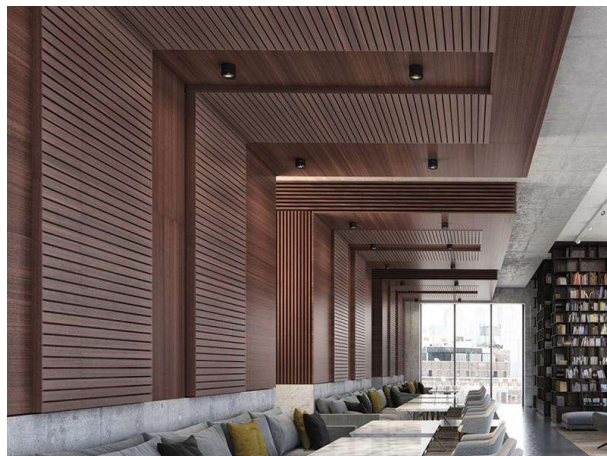

VIBO

668-001010524660

VIBO SD SURFACE MOUNTED SPOTLIGHT made of aluminium, black matt, similar to RAL 9005, stray light-free hexagonal lens beam 23°, light output direct, UGR <16, with converter, max. 500mA, dimmability: not dimmable, IP20

DRAWING

TECHNICAL DETAILS

System perform. [W]	8
Bulb type	LED
Luminous flux [lm]	470
Current sec. [mA]	500
Colour temp. [K]	4000K
CRI	>90
UGR	<16
Optics	stray light-free hexagonal lens
Designer	INHOUSE
Converter	with converter
Dimming	not dimmable
Light output	direct
Beam angle [°]	23°
Voltage [V]	220-240V 50/60Hz
Material	aluminium
Height [mm]	50
Diameter [mm]	108
IP protection class	IP20
Voltage class	protection cl. I
Net weight [kg]	0,45
Color lamp	black matt
RAL	9005
EAN-Number	9008905781742
Lifetime [h]	L80 B10 50 000
Energy efficiency cl.	G
No. of luminaires B16A	50