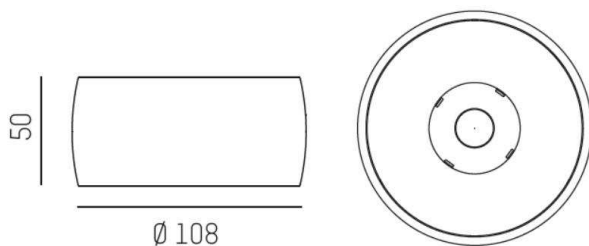

VIBO

668-001010524660

VIBO SD SURFACE MOUNTED SPOTLIGHT made of aluminium, black matt, similar to RAL 9005, stray light-free hexagonal lens beam 23°, light output direct, UGR <16, with converter, max. 500mA, dimmability: not dimmable, IP20

DRAWING

TECHNICAL DETAILS

System perform. [W]	8
Bulb type	LED
Luminous flux [lm]	470
Current sec. [mA]	500
Colour temp. [K]	4000K
CRI	>90
UGR	<16
Optics	stray light-free hexagonal lens
Designer	INHOUSE
Converter	with converter
Dimming	not dimmable
Light output	direct
Beam angle [°]	23°
Voltage [V]	220-240V 50/60Hz
Material	aluminium
Height [mm]	50
Diameter [mm]	108
IP protection class	IP20
Voltage class	protection cl. I
Net weight [kg]	0,45
Color lamp	black matt
RAL	9005
EAN-Number	9008905781742
Lifetime [h]	L80 B10 50 000
Energy efficiency cl.	G
No. of luminaires B16A	50

LIGHT DISTRIBUTION CURVE

The values are rated values. Power and luminous flux are initially subject to a tolerance of +/- 10%. Colour temperature tolerance: +/- 150 K. The values apply to an ambient temperature of 25°C unless otherwise specified.