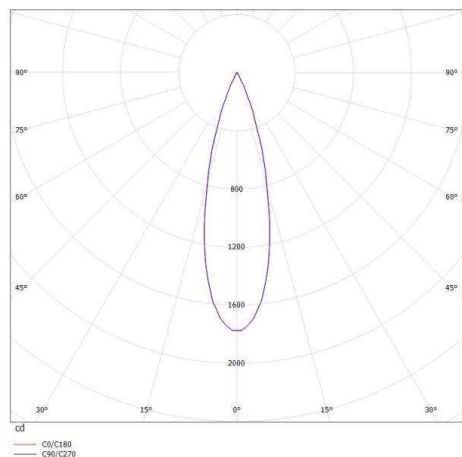

VIBO

668-001010524660

VIBO SD SURFACE MOUNTED SPOTLIGHT made of aluminium, black matt, similar to RAL 9005, stray light-free hexagonal lens beam 23°, light output direct, UGR <16, with converter, max. 500mA, dimmability: not dimmable, IP20

DRAWING

TECHNICAL DETAILS

System perform. [W]	8
Bulb type	LED
Luminous flux [lm]	470
Current sec. [mA]	500
Colour temp. [K]	4000K
CRI	>90
UGR	<16
Optics	stray light-free hexagonal lens
Designer	INHOUSE
Converter	with converter
Dimming	not dimmable
Light output	direct
Beam angle [°]	23°
Voltage [V]	220-240V 50/60Hz
Material	aluminium
Height [mm]	50
Diameter [mm]	108
IP protection class	IP20
Voltage class	protection cl. I
Net weight [kg]	0,45
Color lamp	black matt
RAL	9005
EAN-Number	9008905781742
Lifetime [h]	L80 B10 50 000
Energy efficiency cl.	G
No. of luminaires B16A	50

LIGHT DISTRIBUTION CURVE

The values are rated values. Power and luminous flux are initially subject to a tolerance of +/- 10%. Colour temperature tolerance: +/- 150 K. The values apply to an ambient temperature of 25°C unless otherwise specified.