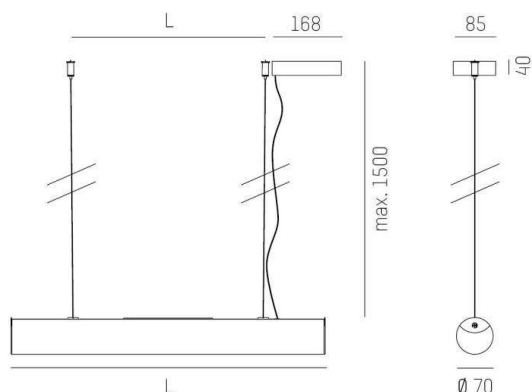

VALO

720-002321029550

VALO PDI SUSPENSION made of aluminium, white, similar to RAL 9016, PMMA cover light output direct / indirect, with converter, max. 700mA, dimmability: not dimmable, cable transparent, adapter/ceiling base white, pendant length 1500mm, IP20

DRAWING

TECHNICAL DETAILS

System perform. [W]	30
Bulb type	LED
Luminous flux [lm]	2540
Current sec. [mA]	700
Colour temp. [K]	3000K
CRI	>90
Optics	PMMA diffuser
Designer	INHOUSE
Converter	with converter
Dimming	not dimmable
Light output	direct / indirect
Voltage [V]	220-240V 50/60HZ
Material	aluminium
Length [mm]	1146
Pendant length [mm]	1500
Diameter [mm]	70
IP protection class	IP20
Voltage class	protection cl. I
Shock resistance	IK02
Net weight [kg]	5,68
Color lamp	white
RAL	9016
Color adapter/ceiling base	white
Electric wire	transparent
EAN-Number	9010506249439
Lifetime [h]	L80 B10 50 000
Energy efficiency cl.	E
No. of luminaires B16A	30

LIGHT DISTRIBUTION CURVE

The values are rated values. Power and luminous flux are initially subject to a tolerance of +/- 10%. Colour temperature tolerance: +/- 150 K. The values apply to an ambient temperature of 25°C unless otherwise specified.