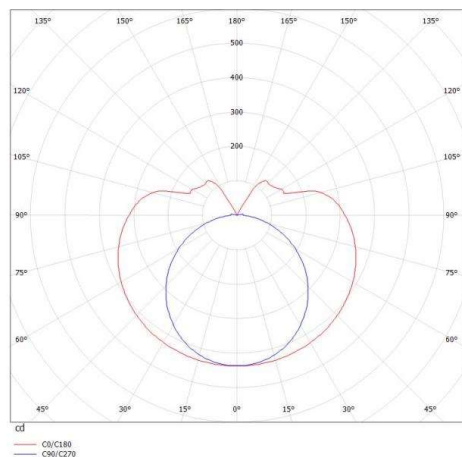

VALO

720-002321029550

VALO PDI SUSPENSION made of aluminium, white, similar to RAL 9016, PMMA cover light output direct / indirect, with converter, max. 700mA, dimmability: not dimmable, cable transparent, adapter/ceiling base white, pendant length 1500mm, IP20

DRAWING

TECHNICAL DETAILS

System perform. [W]	30
Bulb type	LED
Luminous flux [lm]	2540
Current sec. [mA]	700
Colour temp. [K]	3000K
CRI	>90
Optics	PMMA diffuser
Designer	INHOUSE
Converter	with converter
Dimming	not dimmable
Light output	direct / indirect
Voltage [V]	220-240V 50/60HZ
Material	aluminium
Length [mm]	1146
Pendant length [mm]	1500
Diameter [mm]	70
IP protection class	IP20
Voltage class	protection cl. I
Shock resistance	IK02
Net weight [kg]	5,68
Color lamp	white
RAL	9016
Color adapter/ceiling base	white
Electric wire	transparent
EAN-Number	9010506249439
Lifetime [h]	L80 B10 50 000
Energy efficiency cl.	E
No. of luminaires B16A	30

LIGHT DISTRIBUTION CURVE

The values are rated values. Power and luminous flux are initially subject to a tolerance of +/- 10%. Colour temperature tolerance: +/- 150 K. The values apply to an ambient temperature of 25°C unless otherwise specified.