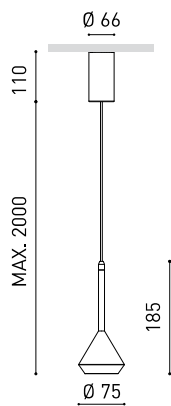

DIMENSIONS

ACCESSORIES

CORD ACCESSORY

AWARDS

PRODUCT

Name	SPIN BASE 2M DIM TR.EDGE 24° 3000K MG
Reference	A2210201MG
Color	Metallized gold
RAL	Electrolytic bath
Category	SUSPENSION

LIGHT SOURCE

Type	LED
Gross luminous flux	630 lm
Colour temperature	3000 K
Chromatic stability	MacAdam Step 2
Colour Rendering Index	CRI>90
Power	6,5 W
Current	700 mA
Efficacy	97 lm/W
LED lifespan	L80B10 (Tc=85°C) >60.000h

LIGHTING FIXTURE | PHOTOMETRIC DATA

Lighting efficiency	86%
Light beam angle	24°

LIGHTING FIXTURE | ELECTRICAL DATA

Driver	Included
Power values of the system	9,03 W
Voltage	220V/240V
Frecuency	50/60 Hz
Dimming	Phase Cut - Other DIM, please consult
Electrical insulation class	<input type="checkbox"/>

OTHER DATA

Sealing	IP20
Cord length	Max. 2 m
Fast adjustment tensioner	No
Weight	680 g
Packaged weight	830 g
Packaging dimensions	253 x 152 x 102 mm
Units per package	1
Materials	Aluminium / Polymethyl Methacrylate

POLAR DIAGRAM

CONICAL DIAGRAM

Model	Cord Accessory
Reference	02230000 W N
Colour	W <input type="checkbox"/> RAL 9016 N <input checked="" type="checkbox"/> RAL9005
Category	Accessories

PRODUCT

Cord Accessory