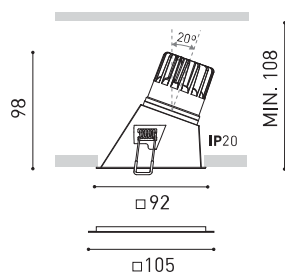

### DIMENSIONS

### OTHER DATA

|                        |                           |
|------------------------|---------------------------|
| Sealing                | IP20                      |
| Wireless control       | Please Consult            |
| Emergency power supply | Please Consult            |
| Impact resistance      | IK07                      |
| Recess measurements    | 85 x 85 mm                |
| Weight                 | 250 g                     |
| Packaged weight        | 298,5 g                   |
| Packaging dimensions   | 103 x 108 x 122 mm        |
| Units per package      | 1                         |
| Materials              | Aluminium / Polycarbonate |