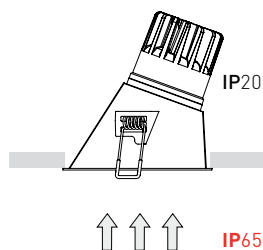

PRODUCT
Model	IP65 Accessory Square
Reference	A2543065
Category	Accessories
	PRE-ASSEMBLED. NOT SOLD SEPARATELY. AFFECTS THE LIGHTING PARAMETERS.

To make the difference, Swap IP65 reaches a high sealing level, maintaining at the same time the same aesthetics as a standard Swap. The insulating property is obtained thanks to a protection placed just over the LED, and a silicone joint on the internal part of the bezel. In this way, the external aspect of Swap IP65 is identical to any other Swap IP20.

Swap offers the possibility of requesting any of its models with IP65-rated weather resistance, which converts it into an optimal luminaire to be installed in atmospheres where the product may suffer from the impact of water or frequent presence of humidity.