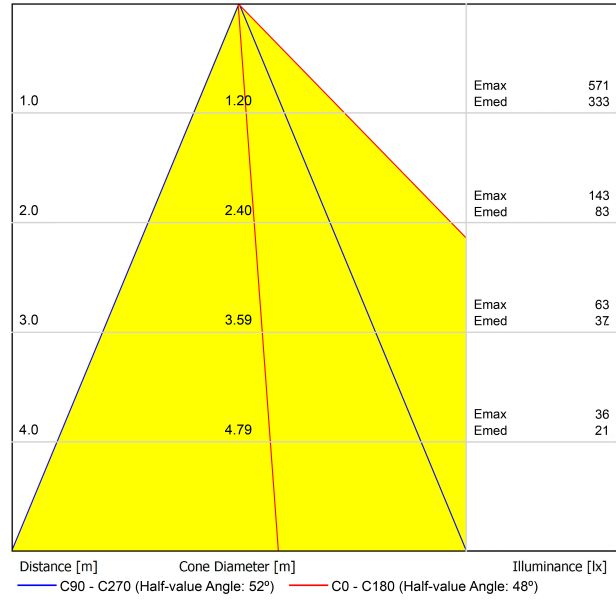

CONICAL DIAGRAM