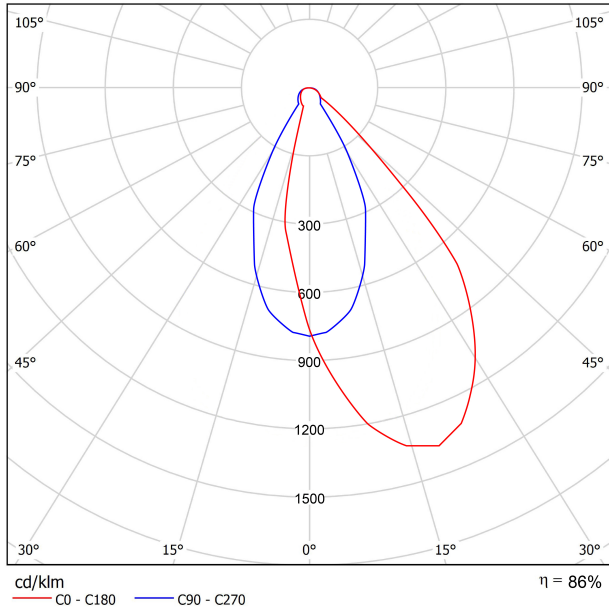

POLAR DIAGRAM