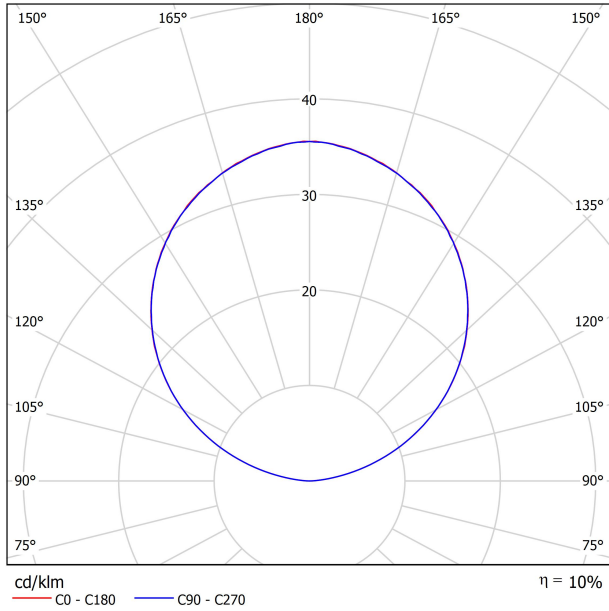

LIGHT SOURCE

Lighting efficiency	10%
Light beam angle	112°

LIGHTING FIXTURE | PHOTOMETRIC DATA

Driver	Excluded: Must be placed on remote
Power values of the system	1 W
Dimming	No Dim - Other DIM, please consult
Electrical insulation class	II

LIGHTING FIXTURE | ELECTRICAL DATA

Sealing	IP65
Wireless control	Please Consult
Impact resistance	IK06
Recess measurements	Ø32 mm
Outdoor Use	Yes
Maximum surface temperature	40°
Supported load	5000
Weight	60 g
Packaged weight	87 g
Packaging dimensions	67 x 63 x 60 mm
Units per package	1
Materials	Stainless Steel (AISI 304) / Aluminium / Polymethyl Methacrylate

POLAR DIAGRAM

CONICAL DIAGRAM

5.0	14.77	E(180°)	0
	14.83	E(C90) 124.1°	0
		E(C0) 124.0°	0
4.0	11.82	E(180°)	0
	11.86	E(C90) 124.1°	0
		E(C0) 124.0°	0
3.0	8.86	E(180°)	0
	8.90	E(C90) 124.1°	0
		E(C0) 124.0°	0
2.0	5.91	E(180°)	1
	5.93	E(C90) 124.1°	0
		E(C0) 124.0°	0
1.0	2.95	E(180°)	4
	2.97	E(C90) 124.1°	0
		E(C0) 124.0°	0
Distance [m]	Cone Diameter [m]	Illuminance [lx]	
— C0 - C180 (Half-value Angle: 112.0°)			
— C90 - C270 (Half-value Angle: 111.8°)			