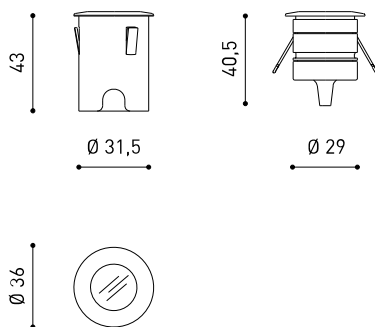

DIMENSIONS

ACCESSORIES

DRIVER OPTIONS

Name	STEP S 2700K N
Reference	A3920000N
Color	Black
RAL	9005
Category	WALL & FLOOR LIGHTS

PRODUCT

Type	LED
Gross luminous flux	100 lm
Colour temperature	2700 K
Chromatic stability	MacAdam Step 3
Colour Rendering Index	CRI > 90
Power	1 W
Current	350 mA
Efficacy	100 lm/W
LED lifespan	L80B10 > 60.000h

LIGHTING FIXTURE | ELECTRICAL DATA

Sealing	IP65
Wireless control	Please Consult
Impact resistance	IK06
Recess measurements	Ø32 mm
Outdoor Use	Yes
Maximum surface temperature	40°
Supported load	5000
Weight	60 g
Packaged weight	87 g
Packaging dimensions	67 x 63 x 60 mm
Units per package	1
Materials	Stainless Steel (AISI 304) / Aluminium / Polymethyl Methacrylate

POLAR DIAGRAM

CONICAL DIAGRAM

5.0	14.77	E(180°)	0
	14.83	E(C90) 124.1°	0
		E(C0) 124.0°	0
4.0	11.82	E(180°)	0
	11.86	E(C90) 124.1°	0
		E(C0) 124.0°	0
3.0	8.86	E(180°)	0
	8.90	E(C90) 124.1°	0
		E(C0) 124.0°	0
2.0	5.91	E(180°)	1
	5.93	E(C90) 124.1°	0
		E(C0) 124.0°	0
1.0	2.95	E(180°)	4
	2.97	E(C90) 124.1°	0
		E(C0) 124.0°	0
Distance [m]	Cone Diameter [m]	Illuminance [lx]	
— C0 - C180 (Half-value Angle: 112.0°)			
— C90 - C270 (Half-value Angle: 111.8°)			