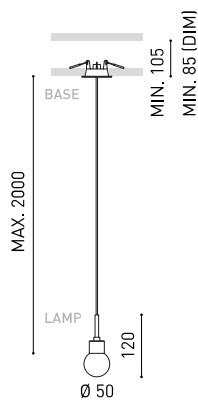

DIMENSIONS

ACCESSORIES

AWARDS

reddot winner 2021
lighting design

SHORTLIST
2021

PRODUCT

Name	ALASKA 2M 3000K N
Reference	A4250011N
Color	Black - Other colours, please consult
RAL	Colour in the mass looks alike RAL 9005
Category	SUSPENSION

LIGHT SOURCE

Type	LED
Gross luminous flux	500 Lm
Colour temperature	3000 K - Other K, please consult
Chromatic stability	MacAdam Step 2
Colour Rendering Index	CRI > 90
Power	4,5 W
Current	500 mA
Efficacy	111 Lm/W
LED lifespan	L80B10 (Tc=85°C) > 60.000h

LIGHTING FIXTURE | PHOTOMETRIC DATA

Lighting efficiency	30%
Light beam angle	21°

LIGHTING FIXTURE | ELECTRICAL DATA

Driver	Included
Power values of the system	5,06 W
Voltage	220V/240V
Frecuency	50/60 Hz
Dimming	No Dim - Other DIM, please consult
Electrical insulation class	□

OTHER DATA

Sealing	IP20
Wireless control	Please Consult
Recess measurements	Ø50 mm
Cord length	Max. 2 m
Fast adjustment tensioner	No
Weight	435 g
Packaged weight	555 g
Packaging dimensions	210 x 178 x 87 mm
Units per package	1
Materials	Aluminium / Optical Glass

Alaska is the contemporary reinterpretation of the technology and design of the classical incandescent filament light bulb. Alaska is composed of a solid optical glass sphere that symbolically represents the glass bulb of a traditional light bulb. Its compact body is one single piece that is manually lathed and polished like a piece of jewellery. Each one of the luminaires is traditionally produced, thus acquiring the value of an unrepeatable decorative work.