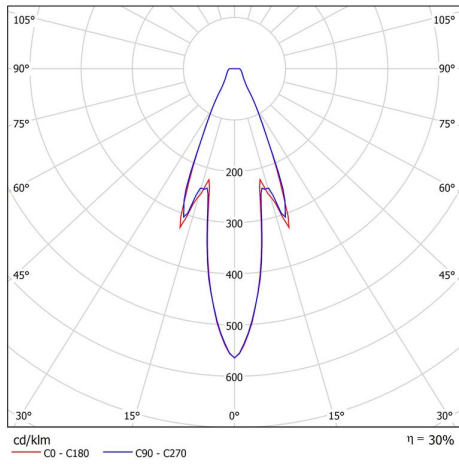

POLAR DIAGRAM