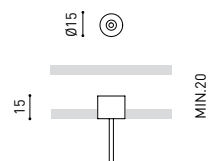

OTHER DATA

Sealing	IP20
Wireless control	Please Consult
Recess measurements	Ø50 mm
Cord length	Max. 2 m
Fast adjustment tensioner	No
Weight	435 g
Packaged weight	555 g
Packaging dimensions	210 x 178 x 87 mm
Units per package	1
Materials	Aluminium / Optical Glass

POLAR DIAGRAM

CONICAL DIAGRAM

	PRODUCT
Model	Cord Accessory
Reference	02230000N
Colour	N ■ RAL9005
Category	Accessories

DIMENSIONAL DRAWING

PRODUCT	
Model	Coaxial Trimless
Reference	A023-00-03- W N
Colour	W <input type="checkbox"/> RAL 9016 N <input type="checkbox"/> RAL 9005
Category	Accessories

DIMENSIONAL DRAWING

Wire Trimless Accessory is a collection of accessories for fitting tensioners and cables to Arkoslight luminaires suspended directly from the ceiling with any visible ceiling rose or fixings. This achieves a minimalist application with a visually tidy finish.