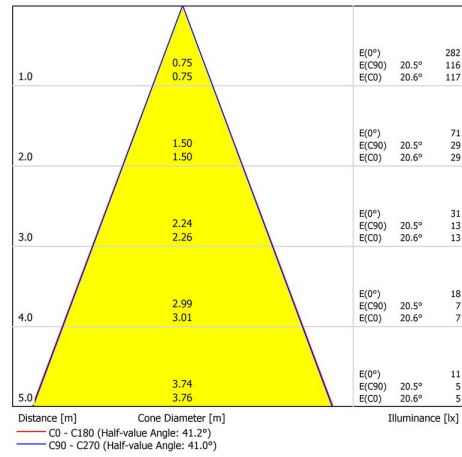

CONICAL DIAGRAM