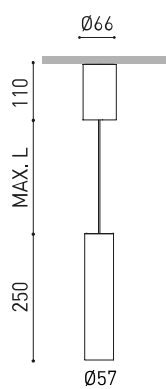

DIMENSIONS

ACCESSORIES

CORD ACCESSORY

| | |
|----------------|-------------------------------------|
| Name | PIPE BASE 2M SPOT DIM DALI 3000K NT |
| Reference | A4880201NT |
| Color | Textured black |
| Base Finishing | Textured black |
| RAL | 9005 |
| Category | SUSPENSION |

LIGHT SOURCE

| | |
|------------------------|-----------------|
| Type | LED |
| Gross luminous flux | 670 lm |
| Colour temperature | 3000 K |
| Chromatic stability | MacAdam Step 2 |
| Colour Rendering Index | CRI>90 |
| Power | 6 W |
| Current | 500 mA |
| Efficacy | 112 lm/W |
| LED lifespan | L80B10 >60.000h |

OTHER DATA

| | |
|---------------------------|---|
| Sealing | IP20 |
| Wireless control | Please Consult |
| Cord length | Max. 2 m |
| Fast adjustment tensioner | No |
| Weight | 695 g |
| Packaged weight | 830 g |
| Packaging dimensions | 319 x 148 x 77 mm |
| Units per package | 1 |
| Materials | Aluminium / Acrylonitrile Butadiene Styrene / Polycarbonate |

POLAR DIAGRAM

CONICAL DIAGRAM

| PRODUCT | |
|-----------|--|
| Model | Cord Accessory |
| Reference | 02230000 W N |
| Colour | W <input type="checkbox"/> RAL 9016 N <input type="checkbox"/> RAL9005 |
| Category | Accessories |