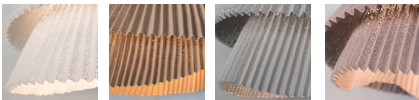

a

by arturo alvarez

africa collection

220cm | 86,6in

Ø143cm | 56,3in

ref. AF03

AF03

MATERIALS & COMPONENTS | MATERIALES & COMPONENTES

LAMP SHADE | TULIPA

Painted stainless steel | One color to choose
Acero inoxidable pintado | Un color a elegir

BL

BE

G

T

CUSTOM
COLOR

SUPPORT AND CABLE

SOORTE Y CABLE

Stainless steel and painted steel
Acero inoxidable y acero pintado

Transparent or black cable
Cable transparente o negro
Standard: 250cm | 98,4in

RECOMMENDED BULBS

BOMBILLAS RECOMENDADAS

230V - 50Hz