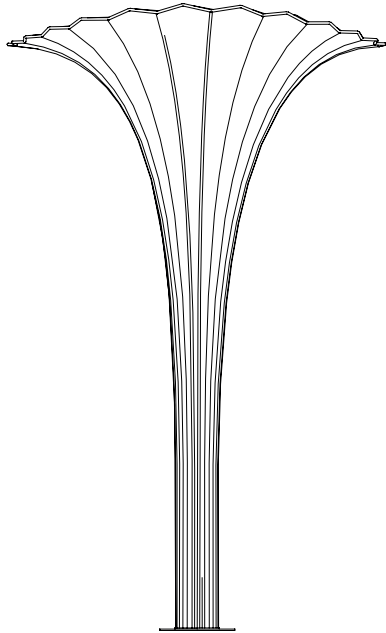

a

by arturo alvarez

africa collection

220cm | 86,6in

Ø143cm | 56,3in

ref. AF03

AF03

MATERIALS & COMPONENTS | MATERIALES & COMPONENTES

LAMP SHADE | TULIPA

Painted stainless steel | One color to choose
Acero inoxidable pintado | Un color a elegir

BL

BE

G

T

CUSTOM
COLOR

SUPPORT AND CABLE

SOORTE Y CABLE

Stainless steel and painted steel
Acero inoxidable y acero pintado

Transparent or black cable
Cable transparente o negro
Standard: 250cm | 98,4in

RECOMMENDED BULBS

BOMBILLAS RECOMENDADAS

230V - 50Hz

- E27 LED Vintage - Max. 3x12 W
- E27 LED Standard - Max. 3x12 W

120V - 60Hz

- E26 LED - Max. 3x12 W

ENERGY EFFICIENCY

EFICIENCIA ENERGÉTICA

from A++ to E
desde A++ a E

OTHER DATA | OTROS DATOS

NET WEIGHT | PESO NETO