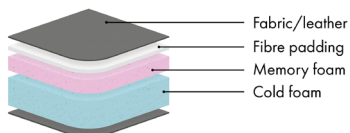

Nippon side table
95 x 40 x 42 cm
Available in black, oak or walnut.

Comforts

Foam Firm - C1

Seat Cushion

The seat cushion consists of elastic cut cold foam covered with fibre padding.

Back Cushion

The inner core is cold foam covered with fibre padding.

Feather Soft - C2

Seat Cushion

The seat cushion consists of elastic cut cold foam with a feather top.

Back Cushion

The back cushion consists of a mix of feathers and ball fibre.

Memory Foam - CM

Seat Cushion

The seat cushion consists of elastic cut cold foam with memory foam on top, covered with fibre padding.

Back Cushion

The back cushion consists of a core in foam covered with a mix of feathers and ball fibre.