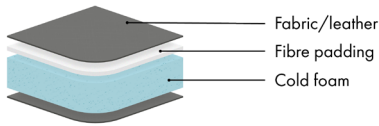

Modules

1,5-module
101 x 96 x 74 cm

1,5-module L/R
125 x 96 x 74 cm

Corner-Module XL L/R
132 x 96 x 74 cm

Chl-Module L/R
125 x 171 x 74 cm

End part-Module L/R
168 x 96 x 74 cm

Footstool
100 x 65 x 41 cm

Back cushion
65 x 15 x 55 cm

Nippon side table
95 x 40 x 42 cm
Available in black, oak or walnut.

Comforts

Foam Firm - C1

Seat Cushion

The seat cushion consists of elastic cut cold foam covered with fibre padding.

Back Cushion

The inner core is cold foam covered with fibre padding.