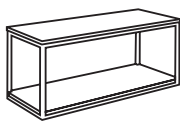

Block

Block

Described by the designer as a sofa that is based on the simple idea of a small number of modules that can be endlessly combined to create flexible seating arrangements. Block is a modern lounge-like modular sofa system with 100 cm wide seats.

Modules

1,5-module
101 x 96 x 74 cm

1,5-module L/R
125 x 96 x 74 cm

Corner-Module XL L/R
132 x 96 x 74 cm

Chl-Module L/R
125 x 171 x 74 cm

End part-Module L/R
168 x 96 x 74 cm

Footstool
100 x 65 x 41 cm

Back cushion
65 x 15 x 55 cm

Nippon side table
95 x 40 x 42 cm
Available in black, oak or walnut.

Comforts

Foam Firm - C1

Seat Cushion

The seat cushion consists of elastic cut cold foam covered with fibre padding.

Back Cushion

The inner core is cold foam covered with fibre padding.