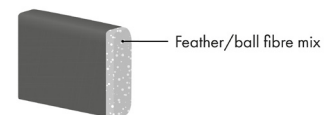

Feather Soft - C2

Seat Cushion

The seat cushion consists of elastic cut cold foam with a feather top.

Back Cushion

The back cushion consists of a mix of feathers and ball fibre.

Memory Foam - CM

Seat Cushion

The seat cushion consists of elastic cut cold foam with memory foam on top, covered with fibre padding.

Back Cushion

The back cushion consists of a core in foam covered with a mix of feathers and ball fibre.