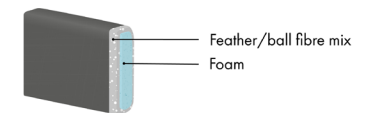

Feather Soft - C2

Seat Cushion

The seat cushion consists of elastic cut cold foam with a feather top.

Back Cushion

The back cushion consists of a mix of feathers and ball fibre.

Memory Foam - CM

Seat Cushion

The seat cushion consists of elastic cut cold foam with memory foam on top, covered with fibre padding.

Back Cushion

The back cushion consists of a core in foam covered with a mix of feathers and ball fibre.