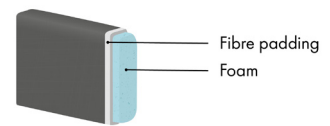

Nippon side table
95 x 40 x 42 cm
Available in black, oak or walnut.

Comforts

Foam Firm - C1

Seat Cushion

The seat cushion consists of elastic cut cold foam covered with fibre padding.

Back Cushion

The inner core is cold foam covered with fibre padding.

Feather Soft - C2

Seat Cushion

The seat cushion consists of elastic cut cold foam with a feather top.

Back Cushion

The back cushion consists of a mix of feathers and ball fibre.

Memory Foam - CM

Seat Cushion

The seat cushion consists of elastic cut cold foam with memory foam on top, covered with fibre padding.

Back Cushion

The back cushion consists of a core in foam covered with a mix of feathers and ball fibre.