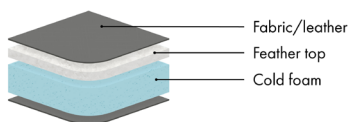

Nippon side table
95 x 40 x 42 cm
Available in black, oak or walnut.

Comforts

Foam Firm - C1

Seat Cushion

The seat cushion consists of elastic cut cold foam covered with fibre padding.

Back Cushion

The inner core is cold foam covered with fibre padding.

Feather Soft - C2

Seat Cushion

The seat cushion consists of elastic cut cold foam with a feather top.

Back Cushion

The back cushion consists of a mix of feathers and ball fibre.

Memory Foam - CM

Seat Cushion

The seat cushion consists of elastic cut cold foam with memory foam on top, covered with fibre padding.

Back Cushion

The back cushion consists of a core in foam covered with a mix of feathers and ball fibre.