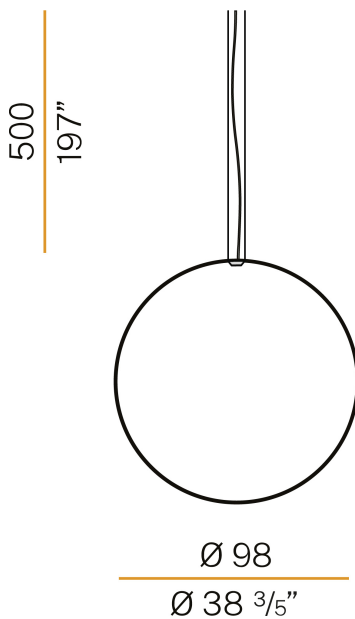

Technical drawing