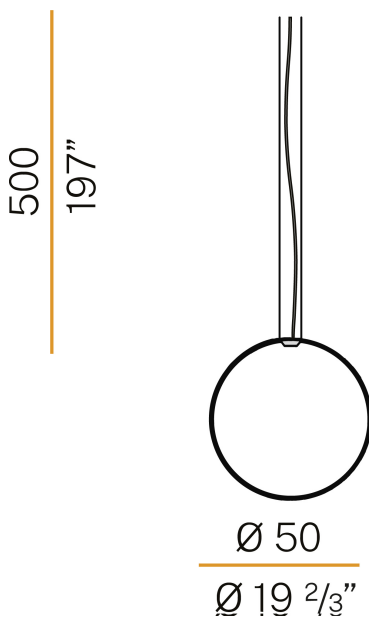

Technical drawing