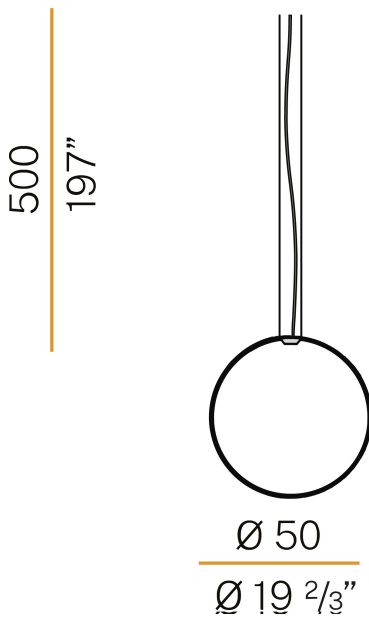

PANZERI

Zero Round Vertical

24V DC

M03401.050.0510

● white

Data sheet

CODE	M03401.050.0510
SYSTEM POWER CONSUMPTION	25W
EFFICACY	81.56lm/W
LIGHT SOURCE	LED
LIGHT SOURCE LIFETIME	L70 (B50) 60.000h
COLOUR TEMPERATURE	2700K Ra>90
LIGHT DISTRIBUTION	diffused
POWER SUPPLY	24V DC
DRIVER	remote not included
NOMINAL LUMINOUS FLUX	2835lm
LUMEN OUTPUT	2039lm
EFFICIENCY	71.9%
WEIGHT	0,81 Kg
PROTECTION DEGREE	IP20
COLOUR TOLLERANCES	SDCM 3
PACKING DIMENSIONS	58,0 x 58,0 x 10,0 cm

Single or multiple vertical suspension lighting fixture for interiors, with direct and indirect light emission.
Bended extruded aluminium structure in white, black, bronze, mat brass or titanium polyacrylic paint.
Extruded polycarbonate diffuser with opaline finish.
Suspension kit with griplocks and 5m (196,9") long steel cables.
5m (196,9") long power cable in transparent PVC.
Provided without power canopy.

Technical drawing

PANZERI

Zero Round Vertical

Accessories / power supply

XM03301.511.0002 Canopy for power supply of 1 Zero Shapes model, with DALI/Push DIM driver.

4.1
1 9/16"

20.6
8 1/8"

XM03301.522.0002 Canopy for power supply of 2 Zero Shapes models, with DALI/Push DIM drivers.

8.8
1 1/2"

32.5
12 1/4"

XM03301.523.0002 Canopy for power supply of 3 Zero Shapes models, with DALI/Push DIM drivers.

8.8
1 1/2"

32.5
12 1/4"

XM03301.524.0002 Canopy for power supply of 4 Zero Shapes models, with DALI/Push DIM drivers.