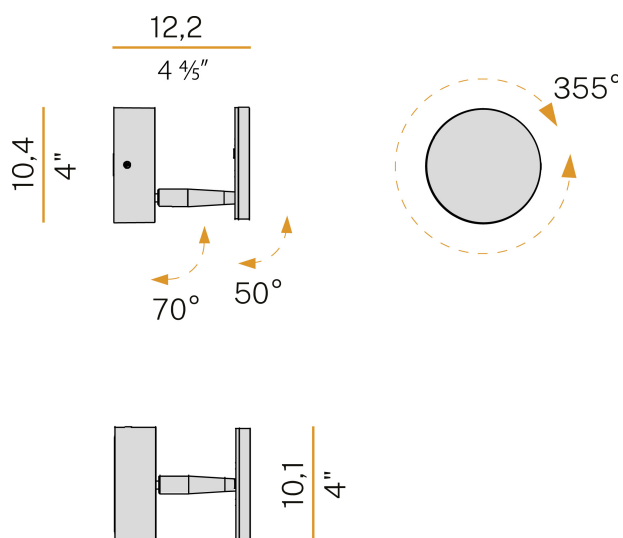

Technical drawing