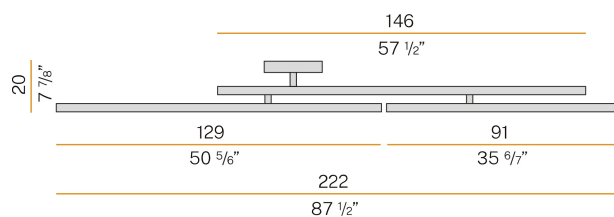

Technical drawing