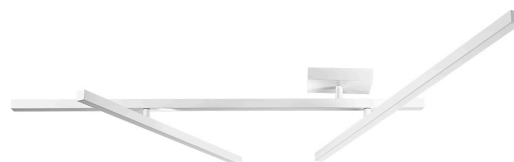

PANZERI

Carmen

220-240V AC dimmable (1-10V/Push DIM)

P06401.003.0403

● white

Data sheet

CODE	P06401.003.0403
SYSTEM POWER CONSUMPTION	56W
EFFICACY	96.79lm/W
LIGHT SOURCE	LED
LIGHT SOURCE LIFETIME	L80 (B20) 80.000h
COLOUR TEMPERATURE	3000K Ra>90
LIGHT DISTRIBUTION	diffused
POWER SUPPLY	220-240V AC
FREQUENCY	50/60Hz
ELECTRICAL CONFIGURATION	dimmable (1-10V/Push DIM)
DRIVER	integrated included
NOMINAL LUMINOUS FLUX	6555lm
LUMEN OUTPUT	5420lm
EFFICIENCY	82.7%
WEIGHT	8,30 Kg
PROTECTION DEGREE	IP20
COLOUR TOLLERANCES	SDCM 3
GLOW WIRE TEST PERFORMANCE	850°
PACKING DIMENSIONS	30,0 x 185,0 x 30,0 cm

Ceiling lighting fixture for interiors, with indirect light emission.
Pickled sheet metal ceiling bracket in polyacrylic paint.
Pickled sheet metal wall plate in polyacrylic paint.
Turned steel joints in polyacrylic paint.
Structure with adjustable arms in pickled sheet metal in white or black polyacrylic paint.
Aluminium dissipation plates in polyacrylic paint.
Modelled polycarbonate screens with transparent finish.