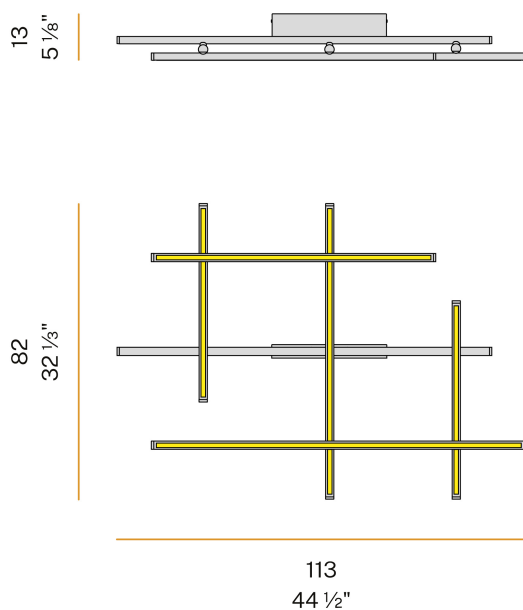

PANZERI

Hilow

220-240V AC dimmable (DALI/Push DIM)

P02806.115.0502

● mat black

Data sheet

CODE	P02806.115.0502
SYSTEM POWER CONSUMPTION	78W
EFFICACY	59lm/W
LIGHT SOURCE	LED
LIGHT SOURCE LIFETIME	L70 (B10) 60.000h
COLOUR TEMPERATURE	2700K Ra>90
LIGHT DISTRIBUTION	diffused
POWER SUPPLY	220-240V AC
FREQUENCY	50/60Hz
ELECTRICAL CONFIGURATION	dimmable (DALI/Push DIM)
DRIVER	integrated included
NOMINAL LUMINOUS FLUX	8316lm
LUMEN OUTPUT	4602lm
EFFICIENCY	55.3%
WEIGHT	2,97 Kg
PROTECTION DEGREE	IP20
COLOUR TOLLERANCES	SDCM 3
PACKING DIMENSIONS	87,0 x 118,0 x 14,0 cm

Ceiling lighting fixture for interiors, with direct and indirect light emission.
Pickled sheet metal ceiling bracket in polyacrylic paint.
Pickled sheet metal wall plate in polyacrylic paint.
Extruded aluminium structure in white, mat black, bronze, mat brass or titanium polyacrylic paint.
Joints in turned brass and die-cast aluminium in polyacrylic paint.
Die-cast aluminium end caps in polyacrylic paint.
Extruded polycarbonate diffusers with opaline finish.

Technical drawing

Polar diagram