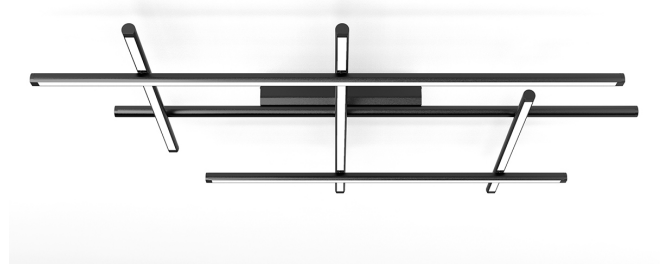

PANZERI

Hilow

220-240V AC dimmable (DALI/Push DIM)

P02806.115.0502

● mat black

Data sheet

CODE	P02806.115.0502
SYSTEM POWER CONSUMPTION	78W
EFFICACY	59lm/W
LIGHT SOURCE	LED
LIGHT SOURCE LIFETIME	L70 (B10) 60.000h
COLOUR TEMPERATURE	2700K Ra>90
LIGHT DISTRIBUTION	diffused
POWER SUPPLY	220-240V AC
FREQUENCY	50/60Hz
ELECTRICAL CONFIGURATION	dimmable (DALI/Push DIM)
DRIVER	integrated included
NOMINAL LUMINOUS FLUX	8316lm
LUMEN OUTPUT	4602lm
EFFICIENCY	55.3%
WEIGHT	2,97 Kg
PROTECTION DEGREE	IP20
COLOUR TOLLERANCES	SDCM 3
PACKING DIMENSIONS	87,0 x 118,0 x 14,0 cm

Ceiling lighting fixture for interiors, with direct and indirect light emission.
Pickled sheet metal ceiling bracket in polyacrylic paint.
Pickled sheet metal wall plate in polyacrylic paint.
Extruded aluminium structure in white, mat black, bronze, mat brass or titanium polyacrylic paint.
Joints in turned brass and die-cast aluminium in polyacrylic paint.
Die-cast aluminium end caps in polyacrylic paint.
Extruded polycarbonate diffusers with opaline finish.