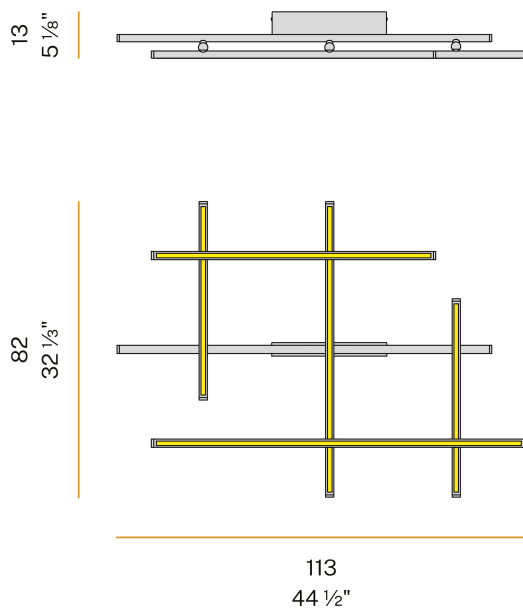

PANZERI

Hilow

220-240V AC dimmable (DALI/Push DIM)

P02817.115.0502

Data sheet

CODE	P02817.115.0502
SYSTEM POWER CONSUMPTION	78W
EFFICACY	59lm/W
LIGHT SOURCE	LED
LIGHT SOURCE LIFETIME	L70 (B10) 60.000h
COLOUR TEMPERATURE	2700K Ra>90
LIGHT DISTRIBUTION	diffused
POWER SUPPLY	220-240V AC
FREQUENCY	50/60Hz
ELECTRICAL CONFIGURATION	dimmable (DALI/Push DIM)
DRIVER	integrated included
NOMINAL LUMINOUS FLUX	8316lm
LUMEN OUTPUT	4602lm
EFFICIENCY	55.3%
WEIGHT	2,97 Kg
PROTECTION DEGREE	IP20
COLOUR TOLLERANCES	SDCM 3
PACKING DIMENSIONS	87,0 x 118,0 x 14,0 cm

Ceiling lighting fixture for interiors, with direct and indirect light emission.
Pickled sheet metal ceiling bracket in polyacrylic paint.
Pickled sheet metal wall plate in polyacrylic paint.
Extruded aluminium structure in white, mat black, bronze, mat brass or titanium polyacrylic paint.
Joints in turned brass and die-cast aluminium in polyacrylic paint.
Die-cast aluminium end caps in polyacrylic paint.
Extruded polycarbonate diffusers with opaline finish.

Technical drawing

Polar diagram