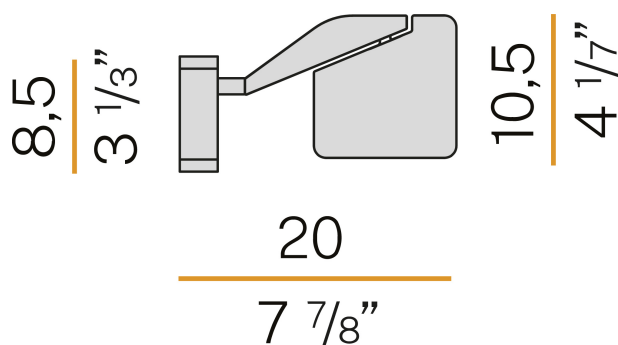

PANZERI

Jackie

220-240V AC dimmable (Step DIM)

A07702.000.0409

Data sheet

CODE	A07702.000.0409
SYSTEM POWER CONSUMPTION	10W
EFFICACY	70.6lm/W
LIGHT SOURCE	LED
LIGHT SOURCE LIFETIME	L90 (B10) 50.000h
COLOUR TEMPERATURE	3000K Ra>90
LIGHT DISTRIBUTION	adjustable
BEAM ANGLE	90°
POWER SUPPLY	220-240V AC
FREQUENCY	50/60Hz
ELECTRICAL CONFIGURATION	dimmable (Step DIM)
DRIVER	integrated included
NOMINAL LUMINOUS FLUX	884lm
LUMEN OUTPUT	706lm
EFFICIENCY	79.9%
WEIGHT	0,47 Kg
PROTECTION DEGREE	IP40
COLOUR TOLLERANCES	SDCM 3
PACKING DIMENSIONS	12,0 x 24,0 x 13,0 cm

Wall lighting fixture for interiors, with swivelling light beam.
Pickled sheet metal wall bracket in polyacrylic paint.
Die-cast aluminium wall plate in polyacrylic paint.
Die-cast aluminium structure in white, black, red or titanium polyacrylic paint.
Die-cast aluminium head rotating on two axes in polyacrylic paint.
Modelled acrylic diffuser with mat finish and double serigraphy.
Push-button to adjust luminosity according to 5 levels of visual comfort.

Technical drawing

Polar diagram