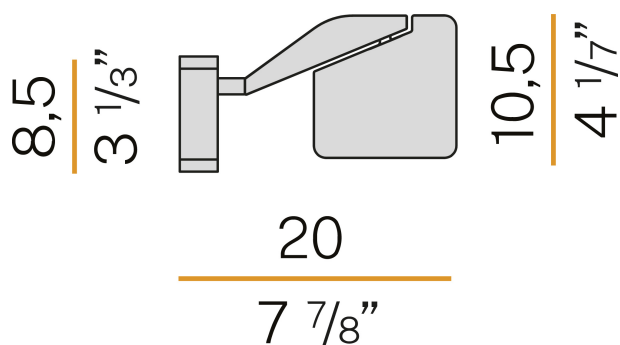

PANZERI

Jackie

220-240V AC dimmable (Step DIM)

A07701.000.0409

● white

Data sheet

CODE	A07701.000.0409
SYSTEM POWER CONSUMPTION	10W
EFFICACY	70.6lm/W
LIGHT SOURCE	LED
LIGHT SOURCE LIFETIME	L90 (B10) 50.000h
COLOUR TEMPERATURE	3000K Ra>90
LIGHT DISTRIBUTION	adjustable
BEAM ANGLE	90°
POWER SUPPLY	220-240V AC
FREQUENCY	50/60Hz
ELECTRICAL CONFIGURATION	dimmable (Step DIM)
DRIVER	integrated included
NOMINAL LUMINOUS FLUX	884lm
LUMEN OUTPUT	706lm
EFFICIENCY	79.9%
WEIGHT	0,47 Kg
PROTECTION DEGREE	IP40
COLOUR TOLLERANCES	SDCM 3
PACKING DIMENSIONS	12,0 x 24,0 x 13,0 cm

Wall lighting fixture for interiors, with swivelling light beam.
 Pickled sheet metal wall bracket in polyacrylic paint.
 Die-cast aluminium wall plate in polyacrylic paint.
 Die-cast aluminium structure in white, black, red or titanium polyacrylic paint.
 Die-cast aluminium head rotating on two axes in polyacrylic paint.
 Modelled acrylic diffuser with mat finish and double serigraphy.
 Push-button to adjust luminosity according to 5 levels of visual comfort.

Technical drawing

Polar diagram