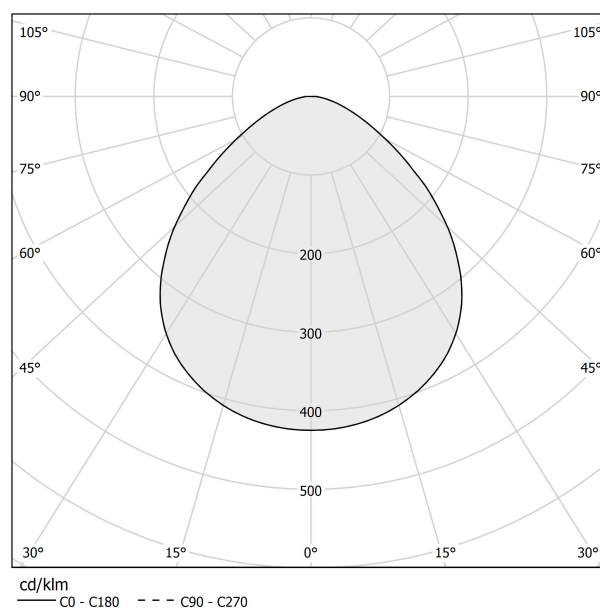

Polar diagram