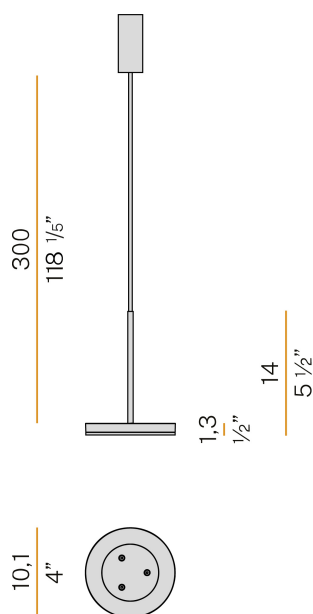

PANZERI

Bella

220-240V AC ON-OFF
L05201.011.0501

● white

Data sheet

CODE	L05201.011.0501
SYSTEM POWER CONSUMPTION	6,5W
EFFICACY	64.67lm/W
LIGHT SOURCE	LED
LIGHT SOURCE LIFETIME	L80 (B10) 70.000h
COLOUR TEMPERATURE	2700K Ra>90
LIGHT DISTRIBUTION	diffused
POWER SUPPLY	220-240V AC
FREQUENCY	50/60Hz
ELECTRICAL CONFIGURATION	ON-OFF
DRIVER	integrated included
NOMINAL LUMINOUS FLUX	460lm
LUMEN OUTPUT	388lm
EFFICIENCY	84.3%
WEIGHT	0,55 Kg
PROTECTION DEGREE	IP40
COLOUR TOLLERANCES	SDCM 3
PACKING DIMENSIONS	13,0 x 24,0 x 12,0 cm

Suspension lighting fixture for interiors, with direct light emission.
Die-cast aluminium structure in white, black, bronze, mat brass or titanium polyacrylic paint.
Modelled acrylic diffuser with mat finish.
Aluminium closing disk in polyacrylic paint.
Suspension kit with rod in brass tube in polyacrylic paint.
3m (118,1") long suspension and power cable in transparent PVC.
Power canopy with pickled sheet metal ceiling bracket and extruded aluminium covering in white, black, bronze, mat brass or titanium polyacrylic paint.

Technical drawing

Polar diagram

PANZERI

Bella

Accessories / diffusion

YPL05207.015

Ivory pleated fabric lampshade, simple snap installation.