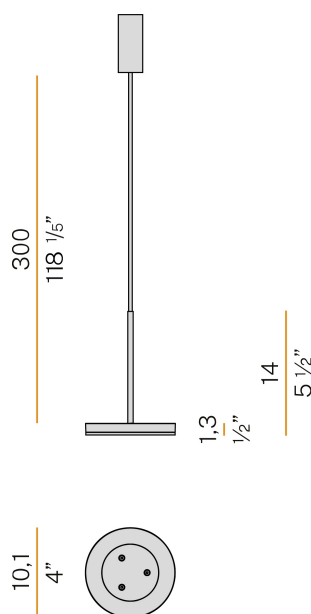

PANZERI

Bella

220-240V AC ON-OFF
L05202.011.0501

● black

DIRECT
LIGHT

Data sheet

CODE	L05202.011.0501
SYSTEM POWER CONSUMPTION	6,5W
EFFICACY	64.67lm/W
LIGHT SOURCE	LED
LIGHT SOURCE LIFETIME	L80 (B10) 70.000h
COLOUR TEMPERATURE	2700K Ra>90
LIGHT DISTRIBUTION	diffused
POWER SUPPLY	220-240V AC
FREQUENCY	50/60Hz
ELECTRICAL CONFIGURATION	ON-OFF
DRIVER	integrated included
NOMINAL LUMINOUS FLUX	460lm
LUMEN OUTPUT	388lm
EFFICIENCY	84.3%
WEIGHT	0,55 Kg
PROTECTION DEGREE	IP40
COLOUR TOLLERANCES	SDCM 3
PACKING DIMENSIONS	13,0 x 24,0 x 12,0 cm

Suspension lighting fixture for interiors, with direct light emission.
Die-cast aluminium structure in white, black, bronze, mat brass or titanium polyacrylic paint.
Modelled acrylic diffuser with mat finish.
Aluminium closing disk in polyacrylic paint.
Suspension kit with rod in brass tube in polyacrylic paint.
3m (118,1") long suspension and power cable in transparent PVC.
Power canopy with pickled sheet metal ceiling bracket and extruded aluminium covering in white, black, bronze, mat brass or titanium polyacrylic paint.

Technical drawing

Polar diagram

PANZERI

Bella

Accessories / diffusion

YPL05207.015

Ivory pleated fabric lampshade, simple snap installation.