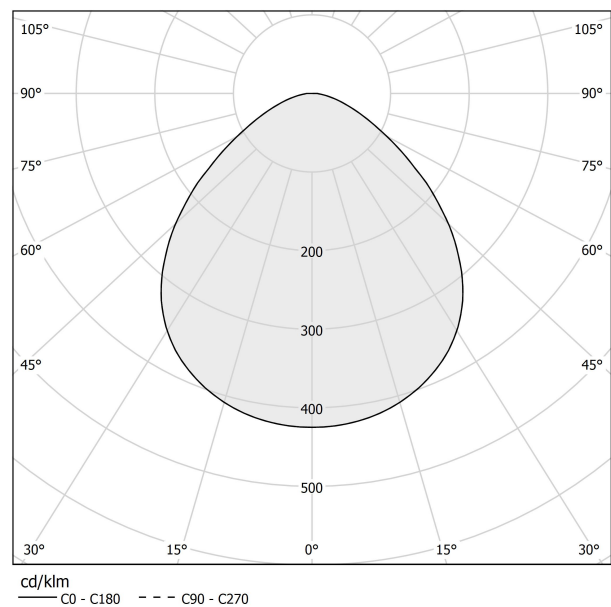

Polar diagram