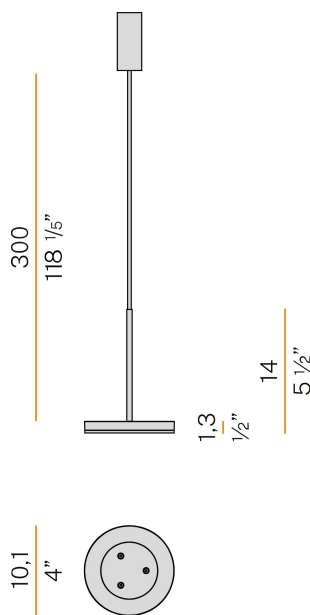

PANZERI

Bella

220-240V AC ON-OFF
L05217.011.0501

Data sheet

CODE	L05217.011.0501
SYSTEM POWER CONSUMPTION	6,5W
EFFICACY	64.67lm/W
LIGHT SOURCE	LED
LIGHT SOURCE LIFETIME	L80 (B10) 70.000h
COLOUR TEMPERATURE	2700K Ra>90
LIGHT DISTRIBUTION	diffused
POWER SUPPLY	220-240V AC
FREQUENCY	50/60Hz
ELECTRICAL CONFIGURATION	ON-OFF
DRIVER	integrated included
NOMINAL LUMINOUS FLUX	460lm
LUMEN OUTPUT	388lm
EFFICIENCY	84.3%
WEIGHT	0,55 Kg
PROTECTION DEGREE	IP40
COLOUR TOLLERANCES	SDCM 3
PACKING DIMENSIONS	13,0 x 24,0 x 12,0 cm

Suspension lighting fixture for interiors, with direct light emission.
Die-cast aluminium structure in white, black, bronze, mat brass or titanium polyacrylic paint.
Modelled acrylic diffuser with mat finish.
Aluminium closing disk in polyacrylic paint.
Suspension kit with rod in brass tube in polyacrylic paint.
3m (118,1") long suspension and power cable in transparent PVC.
Power canopy with pickled sheet metal ceiling bracket and extruded aluminium covering in white, black, bronze, mat brass or titanium polyacrylic paint.

Technical drawing

Polar diagram

PANZERI

Bella

Accessories / diffusion

YPL05207.015

Ivory pleated fabric lampshade, simple snap installation.