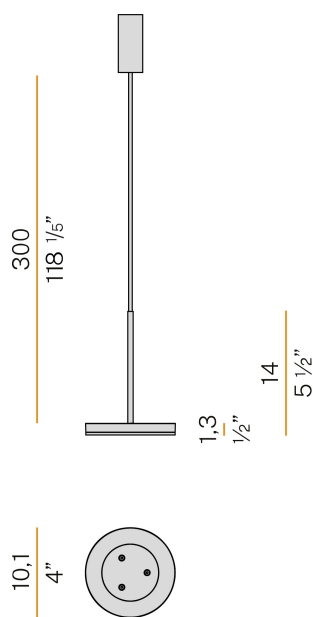

PANZERI

Bella

220-240V AC ON-OFF
L05219.011.0501

 mat brass

DIRECT
LIGHT

Data sheet

CODE	L05219.011.0501
SYSTEM POWER CONSUMPTION	6,5W
EFFICACY	64.67lm/W
LIGHT SOURCE	LED
LIGHT SOURCE LIFETIME	L80 (B10) 70.000h
COLOUR TEMPERATURE	2700K Ra>90
LIGHT DISTRIBUTION	diffused
POWER SUPPLY	220-240V AC
FREQUENCY	50/60Hz
ELECTRICAL CONFIGURATION	ON-OFF
DRIVER	integrated included
NOMINAL LUMINOUS FLUX	460lm
LUMEN OUTPUT	388lm
EFFICIENCY	84.3%
WEIGHT	0,55 Kg
PROTECTION DEGREE	IP40
COLOUR TOLLERANCES	SDCM 3
PACKING DIMENSIONS	13,0 x 24,0 x 12,0 cm

Suspension lighting fixture for interiors, with direct light emission.
Die-cast aluminium structure in white, black, bronze, mat brass or titanium polyacrylic paint.
Modelled acrylic diffuser with mat finish.
Aluminium closing disk in polyacrylic paint.
Suspension kit with rod in brass tube in polyacrylic paint.
3m (118,1") long suspension and power cable in transparent PVC.
Power canopy with pickled sheet metal ceiling bracket and extruded aluminium covering in white, black, bronze, mat brass or titanium polyacrylic paint.

Technical drawing

Polar diagram

PANZERI

Bella

Accessories / diffusion

YPL05207.015

Ivory pleated fabric lampshade, simple snap installation.