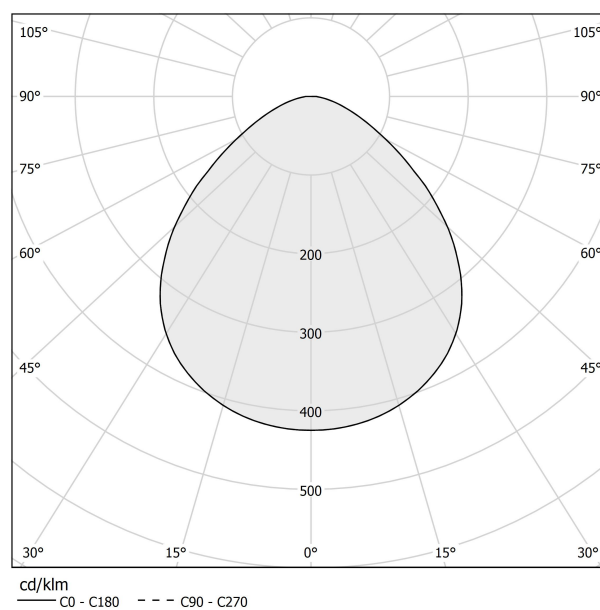

### Data sheet

CODE	L05230.011.0501
SYSTEM POWER CONSUMPTION	6,5W
EFFICACY	64.67lm/W
LIGHT SOURCE	LED
LIGHT SOURCE LIFETIME	L80 (B10) 70.000h
COLOUR TEMPERATURE	2700K Ra>90
LIGHT DISTRIBUTION	diffused
POWER SUPPLY	220-240V AC
FREQUENCY	50/60Hz
ELECTRICAL CONFIGURATION	ON-OFF
DRIVER	integrated included
NOMINAL LUMINOUS FLUX	460lm
LUMEN OUTPUT	388lm
EFFICIENCY	84.3%
WEIGHT	0,55 Kg
PROTECTION DEGREE	IP40
COLOUR TOLLERANCES	SDCM 3
PACKING DIMENSIONS	13,0 x 24,0 x 12,0 cm

### Polar diagram