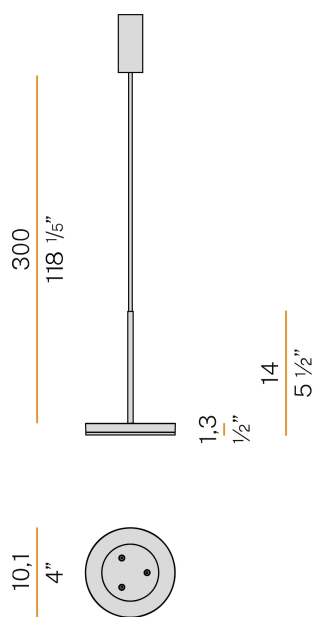

## Bella

220-240V AC ON-OFF  
L05230.011.0501

titanium

### Data sheet

CODE	L05230.011.0501
SYSTEM POWER CONSUMPTION	6,5W
EFFICACY	64.67lm/W
LIGHT SOURCE	LED
LIGHT SOURCE LIFETIME	L80 (B10) 70.000h
COLOUR TEMPERATURE	2700K Ra>90
LIGHT DISTRIBUTION	diffused
POWER SUPPLY	220-240V AC
FREQUENCY	50/60Hz
ELECTRICAL CONFIGURATION	ON-OFF
DRIVER	integrated included
NOMINAL LUMINOUS FLUX	460lm
LUMEN OUTPUT	388lm
EFFICIENCY	84.3%
WEIGHT	0,55 Kg
PROTECTION DEGREE	IP40
COLOUR TOLLERANCES	SDCM 3
PACKING DIMENSIONS	13,0 x 24,0 x 12,0 cm

Suspension lighting fixture for interiors, with direct light emission.  
Die-cast aluminium structure in white, black, bronze, mat brass or titanium polyacrylic paint.  
Modelled acrylic diffuser with mat finish.  
Aluminium closing disk in polyacrylic paint.  
Suspension kit with rod in brass tube in polyacrylic paint.  
3m (118,1") long suspension and power cable in transparent PVC.  
Power canopy with pickled sheet metal ceiling bracket and extruded aluminium covering in white, black, bronze, mat brass or titanium polyacrylic paint.

### Technical drawing