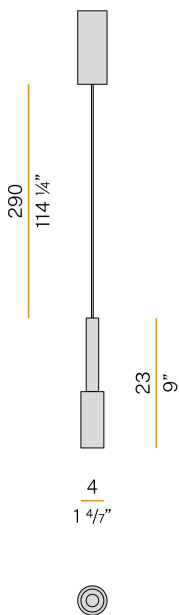

PANZERI

Tubino

220-240V AC ON-OFF
L07301.001.0501

● white

Data sheet

CODE	L07301.001.0501
SYSTEM POWER CONSUMPTION	6,5W
EFFICACY	56.5lm/W
LIGHT SOURCE	LED
LIGHT SOURCE LIFETIME	L70 (B50) 80.000h
COLOUR TEMPERATURE	2700K Ra>90
LIGHT DISTRIBUTION	diffused
POWER SUPPLY	220-240V AC
FREQUENCY	50/60Hz
ELECTRICAL CONFIGURATION	ON-OFF
DRIVER	integrated included
NOMINAL LUMINOUS FLUX	475lm
LUMEN OUTPUT	339lm
EFFICIENCY	71.4%
WEIGHT	0,51 Kg
PROTECTION DEGREE	IP20
COLOUR TOLLERANCES	SDCM 3
PACKING DIMENSIONS	12,0 x 24,0 x 13,0 cm

Suspension lighting fixture for interiors, with direct light emission.
Turned aluminium structure in white, champagne, mat black, bronze or titanium polyacrylic paint.
Turned aluminium head in polyacrylic paint.
Modelled polycarbonate diffuser with opaline finish.
Turned brass end cap in polyacrylic paint.
2,9m (114,2") long suspension and power cable in transparent PVC.
Power canopy with pickled sheet metal ceiling bracket and extruded aluminium covering in white, champagne, mat black, bronze or titanium polyacrylic paint.

Technical drawing

Polar diagram