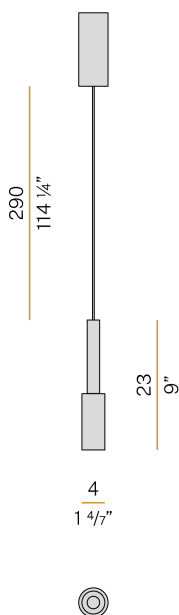

PANZERI

Tubino

220-240V AC ON-OFF
L07305.001.0501

 champagne

DIRECT
LIGHT

Data sheet

CODE	L07305.001.0501
SYSTEM POWER CONSUMPTION	6,5W
EFFICACY	56.5lm/W
LIGHT SOURCE	LED
LIGHT SOURCE LIFETIME	L70 (B50) 80.000h
COLOUR TEMPERATURE	2700K Ra>90
LIGHT DISTRIBUTION	diffused
POWER SUPPLY	220-240V AC
FREQUENCY	50/60Hz
ELECTRICAL CONFIGURATION	ON-OFF
DRIVER	integrated included
NOMINAL LUMINOUS FLUX	475lm
LUMEN OUTPUT	339lm
EFFICIENCY	71.4%
WEIGHT	0,51 Kg
PROTECTION DEGREE	IP20
COLOUR TOLLERANCES	SDCM 3
PACKING DIMENSIONS	12,0 x 24,0 x 13,0 cm

Suspension lighting fixture for interiors, with direct light emission.
Turned aluminium structure in white, champagne, mat black, bronze or titanium polyacrylic paint.
Turned aluminium head in polyacrylic paint.
Modelled polycarbonate diffuser with opaline finish.
Turned brass end cap in polyacrylic paint.
2,9m (114,2") long suspension and power cable in transparent PVC.
Power canopy with pickled sheet metal ceiling bracket and extruded aluminium covering in white, champagne, mat black, bronze or titanium polyacrylic paint.

Technical drawing

Polar diagram