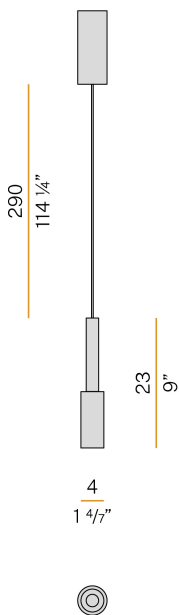

PANZERI

Tubino

220-240V AC ON-OFF
L07306.001.0501

● mat black

Data sheet

CODE	L07306.001.0501
SYSTEM POWER CONSUMPTION	6,5W
EFFICACY	56.5lm/W
LIGHT SOURCE	LED
LIGHT SOURCE LIFETIME	L70 (B50) 80.000h
COLOUR TEMPERATURE	2700K Ra>90
LIGHT DISTRIBUTION	diffused
POWER SUPPLY	220-240V AC
FREQUENCY	50/60Hz
ELECTRICAL CONFIGURATION	ON-OFF
DRIVER	integrated included
NOMINAL LUMINOUS FLUX	475lm
LUMEN OUTPUT	339lm
EFFICIENCY	71.4%
WEIGHT	0,51 Kg
PROTECTION DEGREE	IP20
COLOUR TOLLERANCES	SDCM 3
PACKING DIMENSIONS	12,0 x 24,0 x 13,0 cm

Suspension lighting fixture for interiors, with direct light emission.
Turned aluminium structure in white, champagne, mat black, bronze or titanium polyacrylic paint.
Turned aluminium head in polyacrylic paint.
Modelled polycarbonate diffuser with opaline finish.
Turned brass end cap in polyacrylic paint.
2,9m (114,2") long suspension and power cable in transparent PVC.
Power canopy with pickled sheet metal ceiling bracket and extruded aluminium covering in white, champagne, mat black, bronze or titanium polyacrylic paint.

Technical drawing

Polar diagram