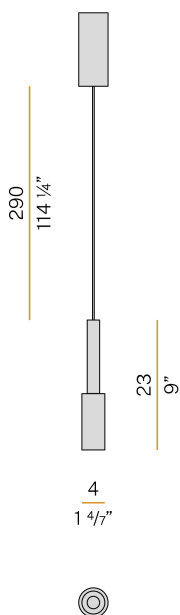

PANZERI

Tubino

220-240V AC ON-OFF
L07317.001.0501

Data sheet

CODE	L07317.001.0501
SYSTEM POWER CONSUMPTION	6,5W
EFFICACY	56.5lm/W
LIGHT SOURCE	LED
LIGHT SOURCE LIFETIME	L70 (B50) 80.000h
COLOUR TEMPERATURE	2700K Ra>90
LIGHT DISTRIBUTION	diffused
POWER SUPPLY	220-240V AC
FREQUENCY	50/60Hz
ELECTRICAL CONFIGURATION	ON-OFF
DRIVER	integrated included
NOMINAL LUMINOUS FLUX	475lm
LUMEN OUTPUT	339lm
EFFICIENCY	71.4%
WEIGHT	0,51 Kg
PROTECTION DEGREE	IP20
COLOUR TOLLERANCES	SDCM 3
PACKING DIMENSIONS	12,0 x 24,0 x 13,0 cm

Suspension lighting fixture for interiors, with direct light emission. Turned aluminium structure in white, champagne, mat black, bronze or titanium polyacrylic paint. Turned aluminium head in polyacrylic paint. Modelled polycarbonate diffuser with opaline finish. Turned brass end cap in polyacrylic paint. 2,9m (114,2") long suspension and power cable in transparent PVC. Power canopy with pickled sheet metal ceiling bracket and extruded aluminium covering in white, champagne, mat black, bronze or titanium polyacrylic paint.

Technical drawing

Polar diagram