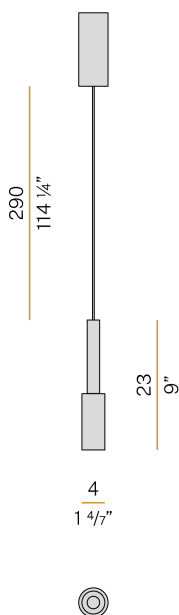

PANZERI

Tubino

220-240V AC ON-OFF
L07330.001.0501

titanium

DIRECT
LIGHT

Data sheet

CODE	L07330.001.0501
SYSTEM POWER CONSUMPTION	6,5W
EFFICACY	56.5lm/W
LIGHT SOURCE	LED
LIGHT SOURCE LIFETIME	L70 (B50) 80.000h
COLOUR TEMPERATURE	2700K Ra>90
LIGHT DISTRIBUTION	diffused
POWER SUPPLY	220-240V AC
FREQUENCY	50/60Hz
ELECTRICAL CONFIGURATION	ON-OFF
DRIVER	integrated included
NOMINAL LUMINOUS FLUX	475lm
LUMEN OUTPUT	339lm
EFFICIENCY	71.4%
WEIGHT	0,51 Kg
PROTECTION DEGREE	IP20
COLOUR TOLLERANCES	SDCM 3
PACKING DIMENSIONS	12,0 x 24,0 x 13,0 cm

Suspension lighting fixture for interiors, with direct light emission. Turned aluminium structure in white, champagne, mat black, bronze or titanium polyacrylic paint. Turned aluminium head in polyacrylic paint. Modelled polycarbonate diffuser with opaline finish. Turned brass end cap in polyacrylic paint. 2,9m (114,2") long suspension and power cable in transparent PVC. Power canopy with pickled sheet metal ceiling bracket and extruded aluminium covering in white, champagne, mat black, bronze or titanium polyacrylic paint.

Technical drawing

Polar diagram