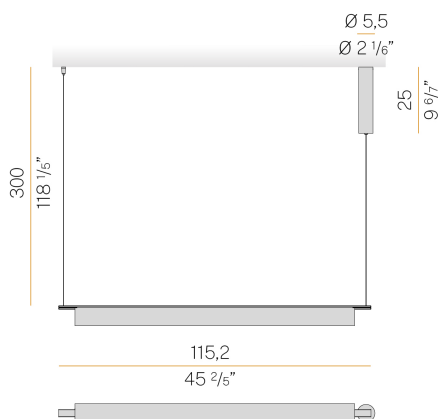

PANZERI

Ombra

220-240V AC dimmable (DALI/Push DIM)

L16019.115.0502

 mat brass

Data sheet

CODE	L16019.115.0502
SYSTEM POWER CONSUMPTION	23W
EFFICACY	39.65lm/W
LIGHT SOURCE	LED
COLOUR TEMPERATURE	2700K Ra>90
POWER SUPPLY	220-240V AC
FREQUENCY	50/60Hz
ELECTRICAL CONFIGURATION	dimmable (DALI/Push DIM)
DRIVER	integrated included
NOMINAL LUMINOUS FLUX	2896lm
LUMEN OUTPUT	912lm
EFFICIENCY	31.5%
WEIGHT	0.89 Kg
PROTECTION DEGREE	IP20
COLOUR TOLLERANCES	SDCM <3
PACKING DIMENSIONS	0,0 x 0,0 x 0,0 cm

Suspension lighting fixture for interiors, with direct light emission.
Extruded aluminium frame with polyacrylic paint finish in mat black or mat brass.
White PVC-coated woven fabric shade.
Polycarbonate inner diffuser screen.
Steel suspension wire 3m (118.1") long with quick adjuster.
3m (118.1") long, transparent PVC coaxial suspension and power cable.
Feeding canopy with ceiling mounting bracket in pickled sheet metal and extruded aluminium housing with polyacrylic paint finish in mat black or mat brass.

Technical drawing

Polar diagram