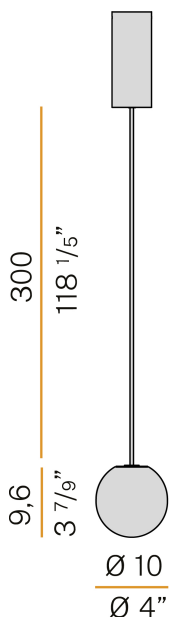

PANZERI

Murané

220-240V AC ON-OFF

L11506.010.0401

● mat black

Data sheet

CODE	L11506.010.0401
SYSTEM POWER CONSUMPTION	4W
LIGHT SOURCE	LED
COLOUR TEMPERATURE	3000K Ra>90
LIGHT DISTRIBUTION	diffused
POWER SUPPLY	220-240V AC
FREQUENCY	50/60Hz
ELECTRICAL CONFIGURATION	ON-OFF
DRIVER	integrated included
NOMINAL LUMINOUS FLUX	120lm
WEIGHT	0.78 Kg
PROTECTION DEGREE	IP20
COLOUR TOLLERANCES	SDCM 3
PACKING DIMENSIONS	14,0 x 30,0 x 13,0 cm

Suspension lighting fixture for interiors, with direct and indirect light emission. Turned brass wiring support. Diffuser in blown glass with bronze colour. Turned aluminium closing disk in champagne polyacrylic paint. 3m (118,1") long suspension and power cable in transparent PVC. Power canopy with pickled sheet metal ceiling bracket and extruded aluminium covering in champagne or mat black polyacrylic paint.

Technical drawing

Polar diagram