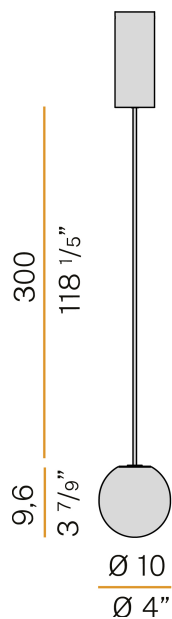

PANZERI

Murané

220-240V AC ON-OFF
L11505.010.0401

 champagne

Data sheet

CODE	L11505.010.0401
SYSTEM POWER CONSUMPTION	4W
LIGHT SOURCE	LED
COLOUR TEMPERATURE	3000K Ra>90
LIGHT DISTRIBUTION	diffused
POWER SUPPLY	220-240V AC
FREQUENCY	50/60Hz
ELECTRICAL CONFIGURATION	ON-OFF
DRIVER	integrated included
NOMINAL LUMINOUS FLUX	120lm
WEIGHT	0.78 Kg
PROTECTION DEGREE	IP20
COLOUR TOLLERANCES	SDCM 3
PACKING DIMENSIONS	14,0 x 30,0 x 13,0 cm

Suspension lighting fixture for interiors, with direct and indirect light emission.
Turned brass wiring support.
Diffuser in blown glass with bronze colour.
Turned aluminium closing disk in champagne polyacrylic paint.
3m (118,1") long suspension and power cable in transparent PVC.
Power canopy with pickled sheet metal ceiling bracket and extruded aluminium covering in champagne or mat black polyacrylic paint.

Technical drawing

Polar diagram